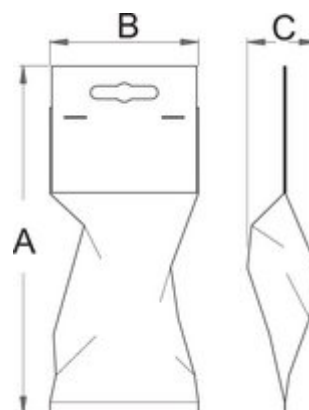

Náhradná reťaz pre 2082

2082.1

Profiles

[./sk/support/warranty](https://sk/support/warranty)

Product features

- materiál rycej hlavy: zliatina železa

619256

L

305

184

Retail packaging