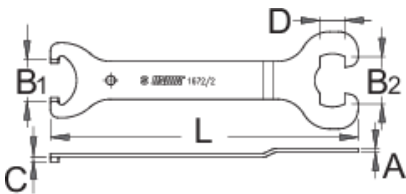

# 컵 렌치 (구형 BB 모델용)

1672/2

## 툴 사용 방법:

Barcode	L	B1	B2	A	C	D	Weight
618414	204	27,3	31	2,5	3	16,5	113

\* Images of products are symbolic. All dimensions are in mm, and weight in grams. All listed dimensions may vary in tolerance.