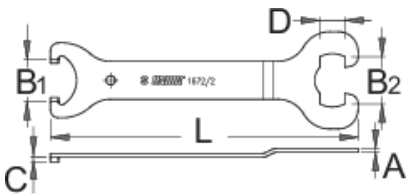

툴 사용 방법:

L

B1

B2

A

C

D

618414

204

27,3

31

2,5

3

16,5

113

* Images of products are symbolic. All dimensions are in mm, and weight in grams. All listed dimensions may vary in tolerance.