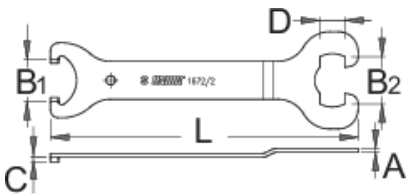

# 可调杯型扳手，适用于旧式中轴

1672/2

## 产品属性

- 材料:优质弹性高碳钢

如何使用这个工具：

618414	L	B1	B2	A	C	D	113
618414	204	27,3	31	2,5	3	16,5	113

\* Images of products are symbolic. All dimensions are in mm, and weight in grams. All listed dimensions may vary in tolerance.