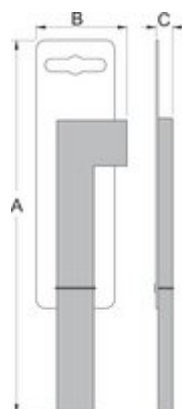

Set of two tire levers, red

1657RED

Profiles

[./eng/support/warranty.](#)

Product features

- Set of two tire levers enables you to easily remove tires.
- They are made from firm plastic and enable work without any damages made to the rim.
- Useful for every professional mechanic or home user.

624144

2

L

113

B

22

34

Retail packaging

624144	MA	MB	MC	
624144	165	44	21	41

Transport packaging

624144		TA	TB	TC	
624144	10	250	124	54	485