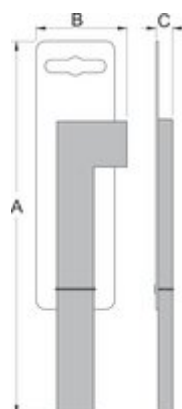

Set of two tire levers, red

1657RED

Product attributes

- Set of two tire levers enables you to easily remove tires.
- They are made from firm plastic and enable work without any damages made to the rim.
- Useful for every professional mechanic or home user.

624144

2

L

113

B

22

34

Retail packaging

624144	MA	MB	MC	
624144	165	44	21	41

Transport packaging

624144		TA	TB	TC	
624144	10	250	124	54	485