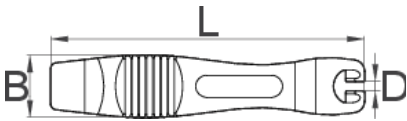

# Set of two tire levers, red

1657RED

## Product features

- Ergonomic and easy to use
- High strength plastic ensures durability and no damage to rims
- Provide excellent leverage

624144

2

L

113

B

22

34

\* Images of products are symbolic. All dimensions are in mm, and weight in grams. All listed dimensions may vary in tolerance.