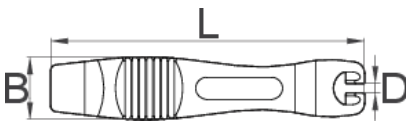

Set of two tire levers, red

1657RED

Profiles

Product features

- Ergonomic and easy to use
- High strength plastic ensures durability and no damage to rims
- Provide excellent leverage

624144

2

L

113

B

22

34

* Images of products are symbolic. All dimensions are in mm, and weight in grams. All listed dimensions may vary in tolerance.

Usage (pictures)