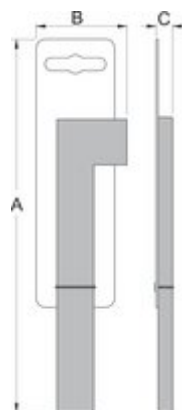

Set of two tire levers, green

1657GREEN

Product attributes

- Set of two tire levers enables you to easily remove tires.
- They are made from firm plastic and enable work without any damages made to the rim.
- Useful for every professional mechanic or home user.

624143

2

L

113

B

22

34

Retail packaging

624143	MA	MB	MC	
624143	165	44	21	41

Transport packaging

624143		TA	TB	TC	
624143	10	2501	124	54	485