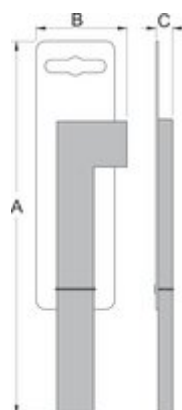

Set of two tire levers, black

1657BLACK

Product attributes

- Set of two tire levers enables you to easily remove tires.
- They are made from firm plastic and enable work without any damages made to the rim.
- Useful for every professional mechanic or home user.

624142	MA	MB	MC	
624142	165	44	21	41

Transport packaging

624142	10	TA	TB	TC	
624142	10	250	124	54	485