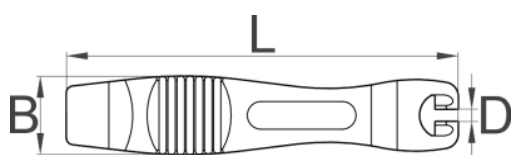

Set of two tire levers, black

1657BLACK

Product attributes

- Set of two tire levers enables you to easily remove tires.
- They are made from firm plastic and enable work without any damages made to the rim.
- Useful for every professional mechanic or home user.