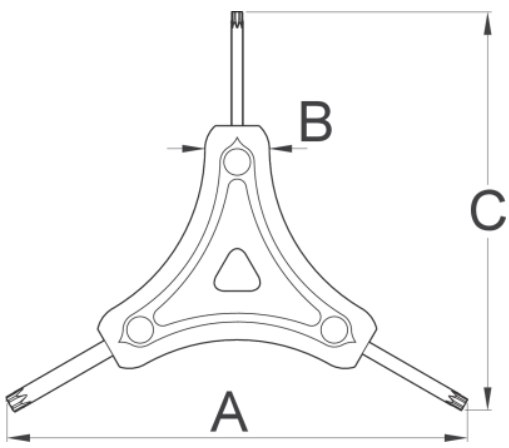

# Y torx wrench

1781/2TX

## Product attributes

- The wrench is used for tightening and unscrewing screws with Torx-shaped nuts.
- The plastic-injected handle offers a comfortable and compact grip, which enables efficient working while the high-quality material enables long-term use of the tool.

Barcode	Star	Star	Star	A	B	C	Person
---------	------	------	------	---	---	---	--------

624029	10	15	25	122	16	106	30
--------	----	----	----	-----	----	-----	----