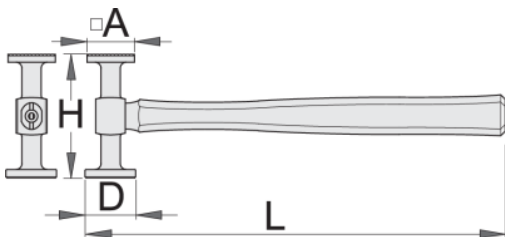

## Product attributes

- material: premium flex plus carbon steel
- head polished: mirror polished
- handle: octagonal shape, hickory wood
- striking face round: 40mm, square: 38mm
- serrated square striking face