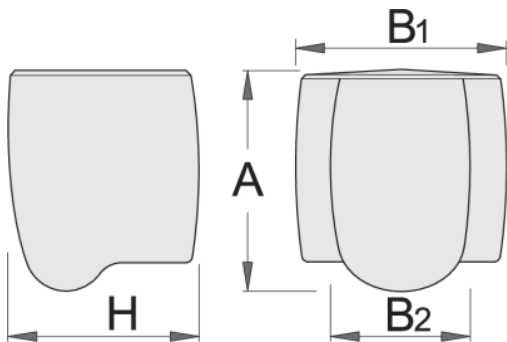

## Product attributes

- material: premium flex plus carbon steel
- head polished: mirror polished

619220

A

76

B1

73

B2