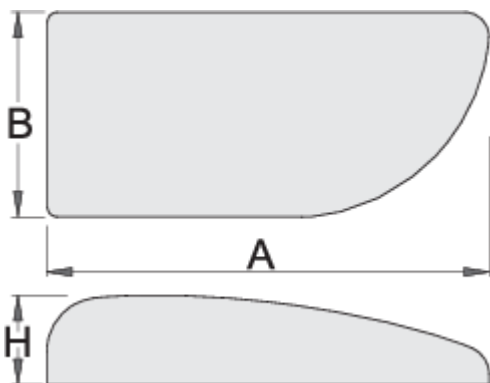

Kudhër hollë

1921

Profiles

[_\(/al/support/warranty\)](/al/support/warranty)

Product features

- Materiali: çelik inox
- Kreu lëmuar: pasqyrë lëmuar

619217

A