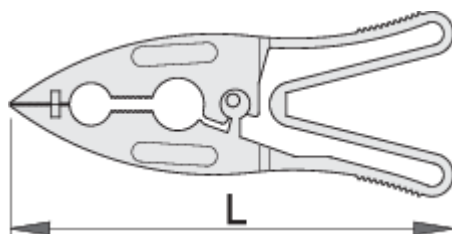

Plastová svorka

1352V

Profiles

[_\(/sk/support/warranty\)](http://(sk/support/warranty))

Product features

- plastová

619100

L