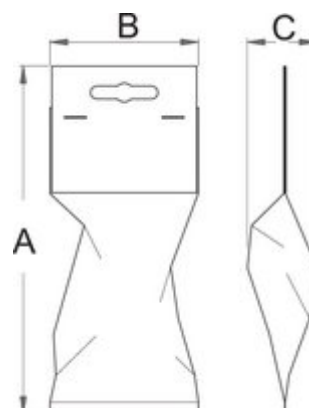

Plastová svorka

1352V

Profiles

[_(/sk/support/warranty)](http://(sk/support/warranty))

Product features

- plastová

619100

L

140

54

Retail packaging