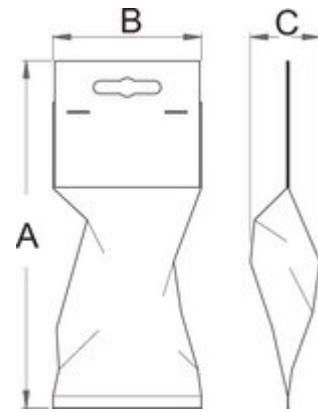

L

L1

B

619135

8

143

100

100

123

Retail packaging

	MA	MB	MC	
619132	295	80	25	98
619133	295	80	25	105
619134	295	150	25	126
619135	295	150	25	145

Transport packaging

		TA	TB	TC	
619132	1				
619133	1				
619134	1				
619135	1