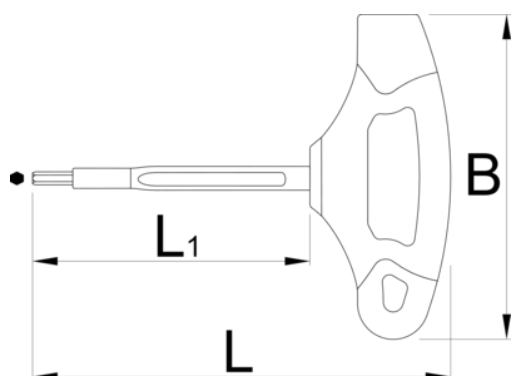

Insulated hexagon T wrench

220TV

Profiles

Product attributes

- controlled with electrical test
- made according to standard EN60900

		L	L1	B	
619132	4	109.5	75	80	43
619133	5	109.5	75	80	50
619134	6	143	100	100	970

L

L1

B

619135

8

143

100

100