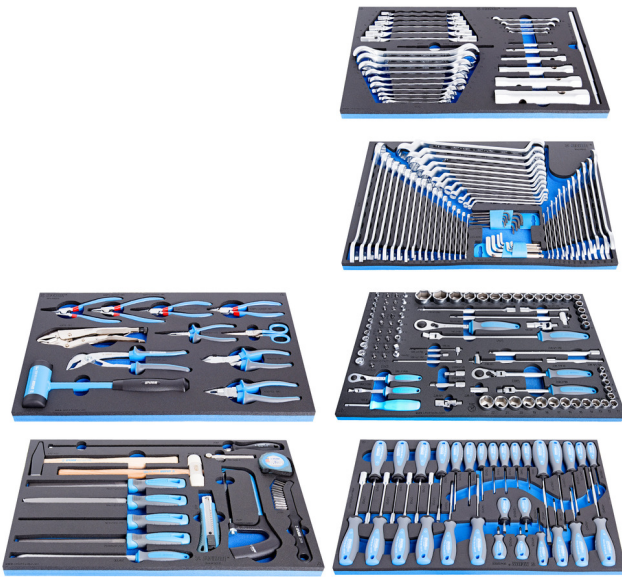

Set of hand tools in SOS tool trays

1011D

프로파일

제품 특징

- Basic tool set for maintenance in car repair workshops and maintenance in the industry.

제품명	SKU	Article	직경	수량
Set of hand tools in SOS tool trays	623928	1011D	-	230
→		964/28SOS		1
Set of wrenches in SOS tool tray		964/29ASOS		1

제품명	SKU	Article	직경	수량
→		964/30SOS		1
→		964/33SOS		1
Set of BI pliers and hammer in SOS tool tray		964/48SOS		1
Set of tools in SOS tool tray		964/49SOS		1

* Images of products are symbolic. All dimensions are in mm, and weight in grams. All listed dimensions may vary in tolerance.