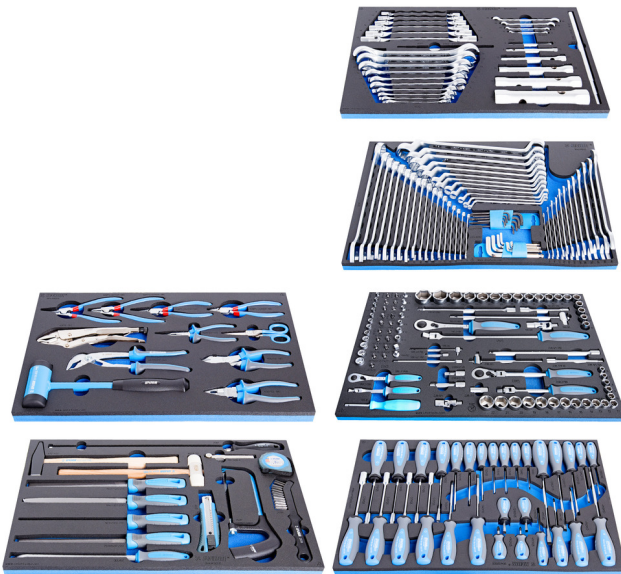

Set of hand tools in SOS tool trays

1011D

Profiles

Product features

- Basic tool set for maintenance in car repair workshops and maintenance in the industry.

Product name	SKU	Article	Dimensions	Quantity
Set of hand tools in SOS tool trays	623928	1011D	-	230
Set of wrenches in SOS tool tray		964/28SOS		1
Set of wrenches in SOS tool tray		964/29ASOS		1

Product name	SKU	Article	Dimensions	Quantity
Set of socket wrenches with accessories in SOS tool tray		964/30SOS		1
Set of screwdrivers in SOS tool tray		964/33SOS		1
Set of BI pliers and hammer in SOS tool tray		964/48SOS		1
Set of tools in SOS tool tray		964/49SOS		1

* Images of products are symbolic. All dimensions are in mm, and weight in grams. All listed dimensions may vary in tolerance.