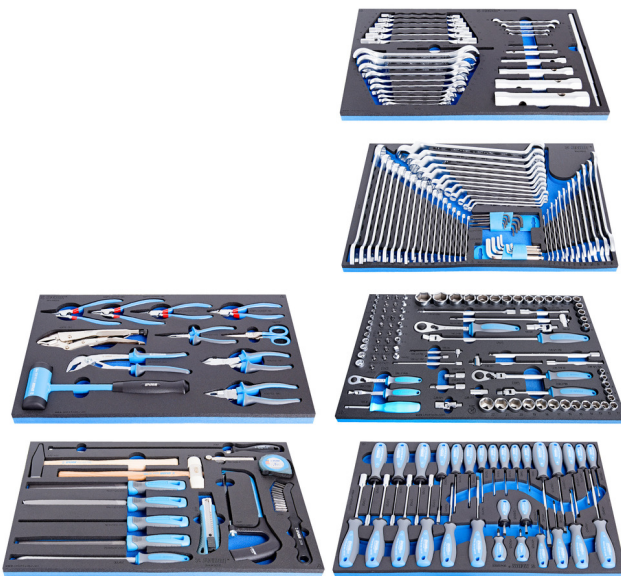

Set of hand tools in SOS tool trays

1011D

Profielen

Product attributen

- Basic tool set for maintenance in car repair workshops and maintenance in the industry.

Productnaam	SKU	Artikel	Afmetingen	Hoeveelheid
Set of hand tools in SOS tool trays	623928	1011D	-	230
Set of wrenches in SOS tool tray		964/28SOS		1
Set of wrenches in SOS tool tray		964/29ASOS		1

Productnaam	SKU	Artikel	Afmetingen	Hoeveelheid
Set of socket wrenches with accessories in SOS tool tray		964/30SOS		1
Set of screwdrivers in SOS tool tray		964/33SOS		1
Set of BI pliers and hammer in SOS tool tray		964/48SOS		1
Set of tools in SOS tool tray		964/49SOS		1