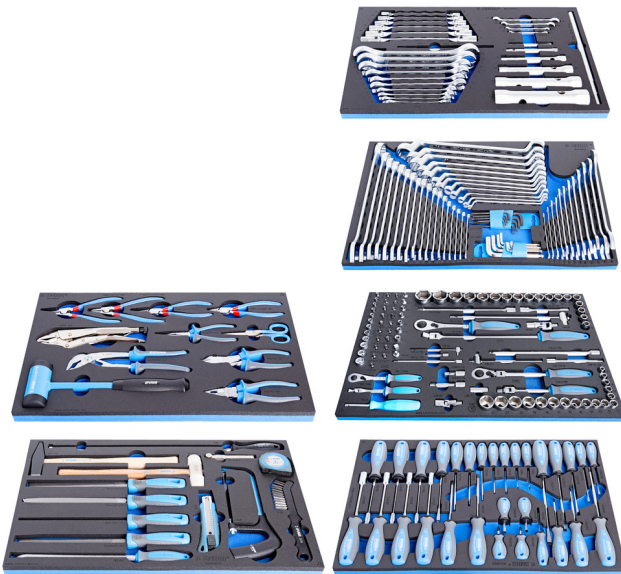

# Set of hand tools in SOS tool trays

1011D

## Profiles

## Product features

- Basic tool set for maintenance in car repair workshops and maintenance in the industry.

Product name	SKU	Article	Dimensions	Quantity
Set of hand tools in SOS tool trays	623928	1011D	-	230
Set of wrenches in SOS tool tray		964/28SOS		1
Set of wrenches in SOS tool tray		964/29ASOS		1