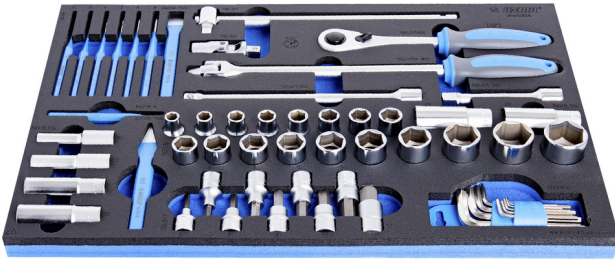

SOS alet tepsisinde lokma anahtar takımı

964/50SOS

Profiles

Product features

- Tool tray dimension: 564 x 364 x 30 mm
- Compatible with drawers of Eurostyle, Eurovision, Euromotion, Europlus and Hercules (front drawers) line

Set includes:

- 18x socket 1/2", 6 point (article 190/1 6P) dim. 10, 11, 12, 13, 14, 15, 16, 17, 18, 19, 20, 21, 22, 23, 24, 27, 30, 32
- 1X Reversible ratchet 1/2"
- accessories 1/2"; 1x sliding T - handle, 2x extension bar (125, 250mm), 1x universal joint
- 6x socket 1/2", long type, 12 point (article 190/1L12P) dim. 10, 13, 17, 19, 22, 24
- 9x hex socket 1/2" (article 192/2HX) dim. 5, 6, 7, 8, 9, 10, 12, 14, 17
- 9x hex wrench (article 220/3) dim. 1.5, 2, 2.5, 3, 4, 5, 6, 8, 10 on plastic clip
- 6x pin punch (article 641/6) dim. 2, 3, 4, 5, 6, 8)
- 1x centre punch (article 642/6) in dim. 4

- 2x chisel dim. 150; flat (artikel 660/6), cross (artikel 670/6)

Product name	SKU	Article	Dimensions	Quantity
SOS alet tepsisinde lokma anahtar takımı	623991	964/50SOS	-	57
Değişken uçlu cırcır 1/2"		190.1/1ABI	1/2"	1
Döner kol 1/2"		190.2/1BI	1/2"x380	1
Kayar T kol 1/2"		190.3/1	1/2"	1
uzatma kolu 1/2"		190.4/1	1/2"x125, 1/2"x250	2
Üniversal mafsalsal 1/2"		190.6/2	1/2"	1
Lokma 1/2"		190/1 6p	10, 11, 12, 13, 14, 15, 16, 17, 18, 19, 20, 21, 22, 23, 24, 27, 30, 32	18
Lokma 1/2", uzun tip, 12 noktalı		190/1L12p	10, 13, 17, 19, 22, 24	6
Altıgen başlı tornavida lokması 1/2"		192/2HX	5, 6, 7, 8, 9, 10, 12, 14, 17	9
Plastik klipste somun anahtarı takımı		220/3PH		1
Pim zımba		641/6	2, 3, 4, 5, 6, 8	6
Nokta zımba		642/6	4	1
Düz keski		660/6	150	1
Tırnak keski		670/6	150	1
964/50SOS için SOS alet tepsisi		VL964/50SOS	564x364x30	1

* Ürünlerin resimleri semboliktir. Bütün boyutlar mm ve ağırlık gram cinsindedir.