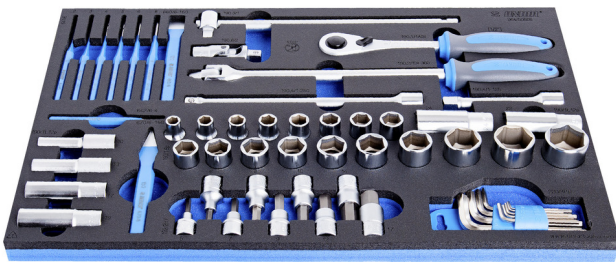

# Set de capete chei tubulare in modul de spuma SOS

964/50SOS

## Caracteristicile produsului

- Tool tray dimension: 564 x 364 x 30 mm
- Compatible with drawers of Eurostyle, Eurovision, Euromotion, Europlus and Hercules (front drawers) line

## Set includes:

- 18x socket 1/2", 6 point (article 190/1 6P) dim. 10, 11, 12, 13, 14, 15, 16, 17, 18, 19, 20, 21, 22, 23, 24, 27, 30, 32
- 1X Reversible ratchet 1/2"
- accessories 1/2"; 1x sliding T - handle, 2x extension bar (125, 250mm), 1x universal joint
- 6x socket 1/2", long type, 12 point (article 190/1L12P) dim. 10, 13, 17, 19, 22, 24
- 9x hex socket 1/2" (article 192/2HX) dim. 5, 6, 7, 8, 9, 10, 12, 14, 17
- 9x hex wrench (article 220/3) dim. 1.5, 2, 2.5, 3, 4, 5, 6, 8, 10 on plastic clip
- 6x pin punch (article 641/6) dim. 2, 3, 4, 5, 6, 8)
- 1x centre punch (article 642/6) in dim. 4

- 2x chisel dim. 150; flat (artikel 660/6), cross (artikel 670/6)

Denumirea Produsului	SKU	Articol	Dimensiuni	Cantitate
Set de capete chei tubulare in modul de spuma SOS	623991	964/50SOS	-	57
Antrenor cu clichet reversibil 1/2"		190.1/1ABI	1/2"	1
Antrenor articulata cu maner 1/2"		190.2/1BI	1/2"x380	1
Antrenor cu parghie glisanta 1/2"		190.3/1	1/2"	1
Prelungitor lung 1/2"		190.4/1	1/2"x125, 1/2"x250	2
Intermediar cardanic 1/2"		190.6/2	1/2"	1
Capete chei tubulare 1/2"		190/1 6p	10, 11, 12, 13, 14, 15, 16, 17, 18, 19, 20, 21, 22, 23, 24, 27, 30, 32	18
Capete chei tubulare varianta lunga 1/2" cu 12 latari		190/1L12p	10, 13, 17, 19, 22, 24	6
Capete chei tubulare cu profil hexagonal exterior 1/2"		192/2HX	5, 6, 7, 8, 9, 10, 12, 14, 17	9
Set de chei locas hexagonal in suport de plastic		220/3PH		1
Dornuri		641/6	2, 3, 4, 5, 6, 8	6
Punctatoare		642/6	4	1
Delta lata		660/6	150	1
Delta cruce		670/6	150	1
Modul spuma SOS pentru 964/50SOS		VL964/50SOS	564x364x30	1