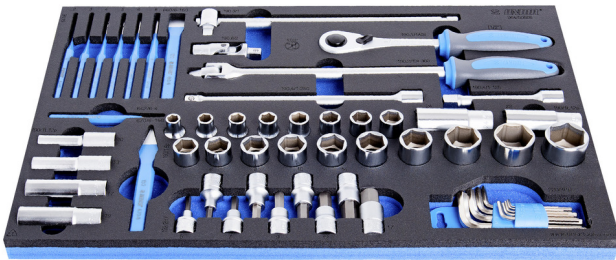

Dopsleutelset in SOS-module

964/50SOS

Profielen

Product attributen

- Tool tray dimension: 564 x 364 x 30 mm
- Compatible with drawers of Eurostyle, Eurovision, Euromotion, Europlus and Hercules (front drawers) line

Set bevat

- 18x socket 1/2", 6 point (article 190/1 6P) dim. 10, 11, 12, 13, 14, 15, 16, 17, 18, 19, 20, 21, 22, 23, 24, 27, 30, 32
- 1X Reversible ratchet 1/2"
- accessories 1/2"; 1x sliding T - handle, 2x extension bar (125, 250mm), 1x universal joint
- 6x socket 1/2", long type, 12 point (article 190/1L12P) dim. 10, 13, 17, 19, 22, 24
- 9x hex socket 1/2" (article 192/2HX) dim. 5, 6, 7, 8, 9, 10, 12, 14, 17
- 9x hex wrench (article 220/3) dim. 1.5, 2, 2.5, 3, 4, 5, 6, 8, 10 on plastic clip
- 6x pin punch (article 641/6) dim. 2, 3, 4, 5, 6, 8)
- 1x centre punch (article 642/6) in dim. 4
- 2x chisel dim. 150; flat (artikel 660/6), cross (artikel 670/6)

Productnaam	SKU	Artikel	Afmetingen	Hoeveelheid
Dopsleutelset in SOS-module	623991	964/50SOS	-	57
Omschakelbare ratel 1/2"		190.1/1ABI	1/2"	1
Greep met kniegewricht 1/2"		190.2/1BI	1/2"x380	1
Schuifgreep 1/2"		190.3/1	1/2"	1
Verlengstuk 1/2"		190.4/1	1/2"x125, 1/2"x250	2
Cardangewricht 1/2"		190.6/2	1/2"	1
Dopsleutel 1/2"		190/1 6p	10, 11, 12, 13, 14, 15, 16, 17, 18, 19, 20, 21, 22, 23, 24, 27, 30, 32	18
Dopsleutel 1/2", lang, 12 kant		190/1L12p	10, 13, 17, 19, 22, 24	6
Dopsleutel-schroevendraaier 1/2" inbus		192/2HX	5, 6, 7, 8, 9, 10, 12, 14, 17	9
Stiftsleutelset, inbus in kunststof houder		220/3PH		1
Pendrijver		641/6	2, 3, 4, 5, 6, 8	6
Centerpunt		642/6	4	1
Koudbeitel, plat-ovaal		660/6	150	1
Ritsbeitel, plat-ovaal		670/6	150	1
SOS tool tray for 964/50SOS		VL964/50SOS	564x364x30	1

* Afbeeldingen van producten zijn symbolisch. Alle afmetingen zijn in mm en gewicht in gram. Alle vermelde afmetingen kunnen variëren in tolerantie.