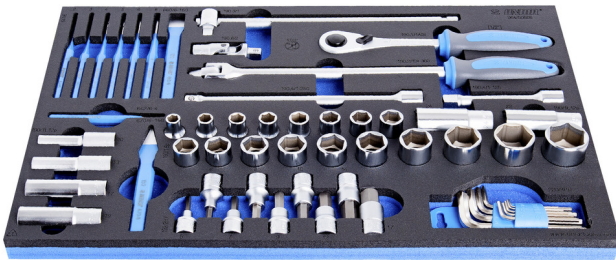

SOS工具托盘装套筒扳手套装

964/50SOS

配置文件

产品属性

- Tool tray dimension: 564 x 364 x 30 mm
- Compatible with drawers of Eurostyle, Eurovision, Euromotion, Europlus and Hercules (front drawers) line

Set includes:

- 18x socket 1/2", 6 point (article 190/1 6P) dim. 10, 11, 12, 13, 14, 15, 16, 17, 18, 19, 20, 21, 22, 23, 24, 27, 30, 32
- 1X Reversible ratchet 1/2"
- accessories 1/2"; 1x sliding T - handle, 2x extension bar (125, 250mm), 1x universal joint
- 6x socket 1/2", long type, 12 point (article 190/1L12P) dim. 10, 13, 17, 19, 22, 24
- 9x hex socket 1/2" (article 192/2HX) dim. 5, 6, 7, 8, 9, 10, 12, 14, 17
- 9x hex wrench (article 220/3) dim. 1.5, 2, 2.5, 3, 4, 5, 6, 8, 10 on plastic clip
- 6x pin punch (article 641/6) dim. 2, 3, 4, 5, 6, 8)
- 1x centre punch (article 642/6) in dim. 4
- 2x chisel dim. 150; flat (artikel 660/6), cross (artikel 670/6)

产品名称	SKU	文章	尺寸	数量
SOS工具托盘装套筒扳手套装	623991	964/50SOS	-	57
1/2"的双向棘轮扳手		190.1/1ABI	1/2"	1
1/2" 旋转手柄		190.2/1BI	1/2"x380	1
1/2"T型手柄滑杆		190.3/1	1/2"	1
1/2" 延长杆		190.4/1	1/2"x125, 1/2"x250	2
1/2" 万向节		190.6/2	1/2"	1
1/2"套筒		190/1 6p	10, 11, 12, 13, 14, 15, 16, 17, 18, 19, 20, 21, 22, 23, 24, 27, 30, 32	18
1/2" 套筒, 加长, 12方		190/1L12p	10, 13, 17, 19, 22, 24	6
1/2"六角螺丝批套筒		192/2HX	5, 6, 7, 8, 9, 10, 12, 14, 17	9
塑料夹装六角扳手套装		220/3PH		1
销冲头		641/6	2, 3, 4, 5, 6, 8	6
中心冲头		642/6	4	1
平凿		660/6	150	1
十字凿		670/6	150	1
964/50SOS的SOS工具托盘		VL964/50SOS	564x364x30	1

* Images of products are symbolic. All dimensions are in mm, and weight in grams. All listed dimensions may vary in tolerance.