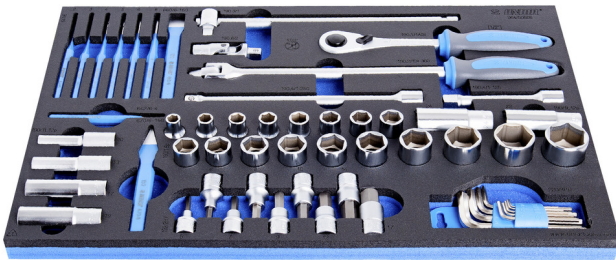

SOS Modul - Steckschlüssel-Sortiment

964/50SOS

Profile

Produkteigenschaften

- Abmessungen Werkzeugeinsätze: 564 x 364 x 30 mm
- Für die Schubladen Eurostyle, Eurovision, Euromotion, Europlus and Hercules (vorne Schubladen) linie geeignet

Enthalten sind:

- 18x Sechskantsteckschlüssel mit Innenvierkanttrieb 1/2 Zoll (Artikel 190/1 6P) Dim. 10, 11, 12, 13, 14, 15, 16, 17, 18, 19, 20, 21, 22, 23, 24, 27, 30, 32
- 1x Umschaltknarre 1/2"
- Zubehör 1/2"; 1x Gleitgriff, 2x Verlängerung (125, 250mm), 1x Kardangelenk
- 6x Steckschlüssel 1/2 Zoll, lange Ausführung, 12-knt. (Artikel 190/1L12P) Dim. 10, 13, 17, 19, 22, 24
- 9x Schraubendrehereinsatz 1/2 Zoll für Innensechskantschrauben (Artikel 192/2HX) Dim. 5, 6, 7, 8, 9, 10, 12, 14, 17
- 9x Sechskant Stiftschlüssel (Artikel 220/3) Dim. 1.5, 2, 2.5, 3, 4, 5, 6, 8, 10 im Kunststoffclip
- 6x Splintentreiber (Artikel 641/6) Dim. 2, 3, 4, 5, 6, 8)
- 1x Körner (Artikel 642/6) in Dim. 4
- 2x Meissel Dim. 150; flach (Artikel 660/6), kreutz (Artikel 670/6)

Vorteile eines SOS-Moduls:

- Material: weiches Polyäthylenschaumstoff
- SOS-Module sind aus 2-färbigem geschäumten Polyethylen hergestellt. Resistent gegen Fette und Öle. Leicht mit Wasser, Seife und einer Bürste (Nagelbürste) zu reinigen.
- These tool trays of polyethylene foam are used for clearer and better organised tool storage in tool boxes, tool cases, the drawers of tool carriages and tool cabinets. These tool trays can be used in a wide range of temperatures, do not absorb dampness and, with normal use, have a long lifespan. They protect the tools by holding them in their own specifically designed place, thus preventing them from moving uncontrollably around in the storage area. As the positions in the tray are precisely defined and designed for each specific tool, it is also easy to establish which tools are missing.