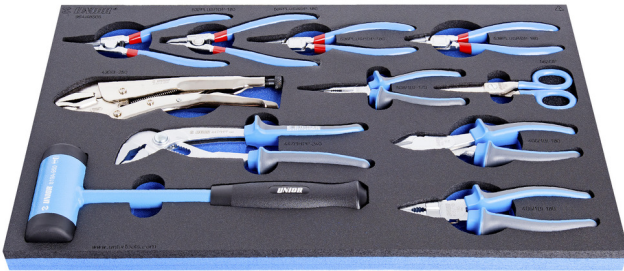

SOS工具托盘装BI手柄钳子、锤子组合

964/48SOS

配置文件

产品属性

- Tool tray dimension: 564 x 364 x 30 mm
- Compatible with drawers of Eurostyle, Eurovision, Euromotion, Europlus and Hercules (front drawers) line

Set includes:

- 1x combination pliers (article 406/1BI) dim. 180
- 1x grip pliers (article 430/3) dim. 250
- 1x waterpump pliers (article 447/1HPP) dim. 240
- 1x Heavy duty diagonal cutting nippers (article 466/1BI) dim. 180
- 1x straight long nose pliers with side cutter and pipe grip (article 508/1BI) dim. 170
- 2x external lock rings pliers, straight and bent, dim. 180
- 2x internal lock rings pliers, straight and bent, dim. 180
- 1x Electricians` scissors (article 582/3P) in dim. 145
- 1x bumping hammer (article 819A) v dim. 45

SOS工具托盘 - 优点：

- 材料：低密度聚乙烯泡沫
- SOS工具托盘使用双层泡沫聚乙烯制成，可轻松去除油脂、汽油、机油、硝基稀释液、粘合剂和车用机油，且不会留下可见残余物（污渍）。粘合剂和车用机油需要使用汽油及时去除，以免留下永久性污渍。
- These tool trays of polyethylene foam are used for clearer and better organised tool storage in tool boxes, tool cases, the drawers of tool carriages and tool cabinets. These tool trays can be used in a wide range of temperatures, do not absorb dampness and, with normal use, have a long lifespan. They protect the tools by holding them in their own specifically designed place, thus preventing them from moving uncontrollably around in the storage area. As the positions in the tray are precisely defined and designed for each specific tool, it is also easy to establish which tools are missing.

产品名称	SKU	文章	尺寸	数量
SOS工具托盘装BI手柄钳子、锤子组合	623989	964/48SOS	-	10
钢丝钳		405/1BI	180	1
万能夹钳		430/3	250	1
水泵钳		447/1HPP	240	1
重型斜嘴钳		466/1BI	180	1
直尖嘴钳，带剪切和夹管功能		508/1BI	170	1
外卡簧钳，直头		532/1P	180x19 - 60	1
外卡簧钳，弯头		534/1P	180x19 - 60	1
内卡簧钳，直头		536/1P	180x19 - 60	1
内卡簧钳，弯头		538/1P	180x19 - 60	1
缓冲锤		819A	45	1
964/48SOS的SOS工具托盘		VL964/48SOS	564x364x30	1