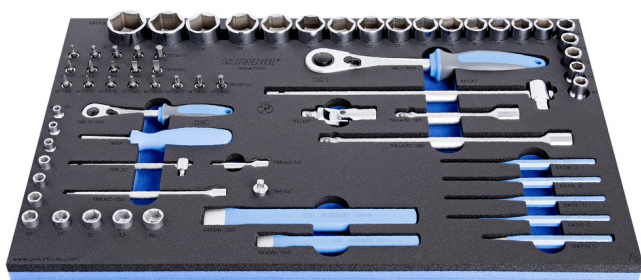

# Гарнитура насадни ключеви во SOS влошка за алат

964/47SOS

## Product features

- Tool tray dimension: 564 x 364 x 30 mm
- Compatible with drawers of Eurostyle, Eurovision, Europlus and Hercules (front drawers) line

## Set includes:

- 11x socket 1/4", 12 point (article 188/2 12P) dim. 5, 5.5, 6, 7, 8, 9, 10, 11, 12, 13, 14
- 18x screwdriver socket 1/4"; hex (article 187/2HX dim. 3, 4, 5, 6, 7), TX profile (article 187/2TX dim. TX8, TX10, TX15, TX20, TX25, TX27, TX30, TX40), crosstip (article 187/2PH dim. PH 1, PH 2), flat (article 187/2SL dim. 0.8x4, 1,0x5,5, 1,2x7)
- 1x reversible ratchet 1/4"
- accessories 1/4"; 1x sliding T-handle, 2x extension bar (55, 150mm), 1x universal joint

- 1x spinner handle 1/4"
- 20x socket 1/2", 6 point (article 190/1 6P) dim. 10, 11, 12, 13, 14, 15, 16, 17, 18, 19, 20, 21, 22, 23, 24, 26, 27, 28, 30, 32
- 1x reversible ratchet 1/2"
- accessories 1/2"; 1x sliding T - handle, 2x extension bar (125, 250mm), 1x universal joint
- 4x pin punch (article 641/6) dim. 3, 4, 5, 6
- 1x centre punch (article 642/6) in dim. 5
- 2x flat chisel (article 660/6) in dim. 150, 200