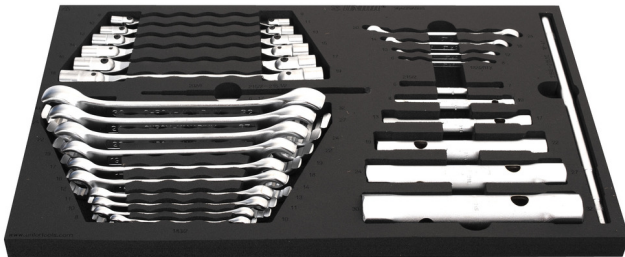

Set de clesti BI si ciocan in modul de spuma SOS

964/29ASOS

Profile

Caracteristicile produsului

- Tool tray dimension: 564 x 364 x 30 mm
- Compatible with drawers of Eurostyle, Eurovision, Euromotion, Europlus and Hercules (front drawers) line

Set includes:

- 6x tubular box wrench (article 215/2) dim. 6x7, 8x10, 13x17, 19x22, 24x27, 30x32
- Rod (article 215.1/2) 1x dim. 230 (for tubular box wrench 6-17mm) and 1x dim. 330 (for tubular box wrench 18-32mm)
- 6x double swivel end socket wrench (article 202/1) dim. 8x9, 10x11, 12x13, 14x15, 16x17, 18x19
- 10x offset open ring wrench (article 183/2) dim. 8x10, 10x11, 11x13, 12x14, 16x18, 17x19, 19x22, 22x24, 24x27, 30x3

Module din spuma SOS - Avantaje

- Material: spuma polietilenica de joasa densitate

- Modulele SOS sunt facute din spuma de polietilena dublu strat care este rezistenat la grasimi, benzina, ulei, solventi nitro, adezivi si ulei de motor - toate putand fi curatate fara a lasa urme vizibile (pete). Pentru a evita petele permanente, murdaririle cu adezivi sau uleiul de motor, acestea trebuiesc curatate imediat cu benzina.
- These tool trays of polyethylene foam are used for clearer and better organised tool storage in tool boxes, tool cases, the drawers of tool carriages and tool cabinets. These tool trays can be used in a wide range of temperatures, do not absorb dampness and, with normal use, have a long lifespan. They protect the tools by holding them in their own specifically designed place, thus preventing them from moving uncontrollably around in the storage area. As the positions in the tray are precisely defined and designed for each specific tool, it is also easy to establish which tools are missing.