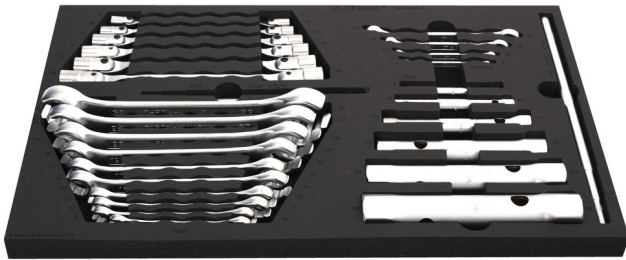

Set of wrenches in SOS tool tray

964/29ASOS

프로파일

제품 특징

- Tool tray dimension: 564 x 364 x 30 mm
- Compatible with drawers of Eurostyle, Eurovision, Euromotion, Europlus and Hercules (front drawers) line

세트 구성품:

- 6x tubular box wrench (article 215/2) dim. 6x7, 8x10, 13x17, 19x22, 24x27, 30x32
- Rod (article 215.1/2) 1x dim. 230 (for tubular box wrench 6-17mm) and 1x dim. 330 (for tubular box wrench 18-32mm)
- 6x double swivel end socket wrench (article 202/1) dim. 8x9, 10x11, 12x13, 14x15, 16x17, 18x19
- 10x offset open ring wrench (article 183/2) dim. 8x10, 10x11, 11x13, 12x14, 16x18, 17x19, 19x22, 22x24, 24x27, 30x3

940E
940EV
920PLUS

3/3

564 x 364 x 30

제품명	SKU	Article	직경	수량
Set of wrenches in SOS tool tray	623932	964/29ASOS	-	28
Tubular box wrench		215/2	6 x 7, 8 x 10, 13 x 17, 19 x 22, 24 x 27, 30 x 32	6
Rod for 215/2		215.1/2	6 - 17, 18 - 32	2
Flat ring wrench with offset head TX profile		182/2BTX	E6 x E8, E10 x E12, E14 x E18, E20 x E24	4
오프셋 오픈 링 렌치		183/2	8 x 10, 10 x 11, 11 x 13, 12 x 14, 16 x 18, 17 x 19, 19 x 22, 22 x 24, 24 x 27, 30 x 32	10
Double swivel end socket wrench		202/1	8 x 9, 10 x 11, 12 x 13, 14 x 15, 16 x 17, 18 x 19	6
SOS tool tray for 964/29ASOS		VL964/29ASOS	564x364x30	1