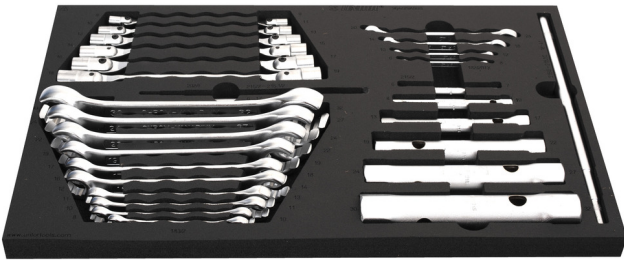

# Set of wrenches in SOS tool tray

964/29ASOS

## 제품 특징

- Tool tray dimension: 564 x 364 x 30 mm
- Compatible with drawers of Eurostyle, Eurovision, Europlus and Hercules (front drawers) line

## 세트 구성품:

- 6x tubular box wrench (article 215/2) dim. 6x7, 8x10, 13x17, 19x22, 24x27, 30x32
- Rod (article 215.1/2) 1x dim. 230 (for tubular box wrench 6-17mm) and 1x dim. 330 (for tubular box wrench 18-32mm)
- 6x double swivel end socket wrench (article 202/1) dim. 8x9, 10x11, 12x13, 14x15, 16x17, 18x19
- 10x offset open ring wrench (article 183/2) dim. 8x10, 10x11, 11x13, 12x14, 16x18, 17x19, 19x22, 22x24, 24x27, 30x3

940E  
940EV  
920PLUS

3/3

564 x 364 x 30

제품명	SKU	Article	직경	수량
Set of wrenches in SOS tool tray	623932	964/29ASOS	-	28
Tubular box wrench		215/2	6 x 7, 8 x 10, 13 x 17, 19 x 22, 24 x 27, 30 x 32	6
Rod for 215/2		215.1/2	6 - 17, 18 - 32	2
Flat ring wrench with offset head TX profile		182/2BTX	E6 x E8, E10 x E12, E14 x E18, E20 x E24	4
오프셋 오픈 링 렌치		183/2	8 x 10, 10 x 11, 11 x 13, 12 x 14, 16 x 18, 17 x 19, 19 x 22, 22 x 24, 24 x 27, 30 x 32	10
Double swivel end socket wrench		202/1	8 x 9, 10 x 11, 12 x 13, 14 x 15, 16 x 17, 18 x 19	6
SOS tool tray for 964/29ASOS		VL964/29ASOS	564x364x30	1