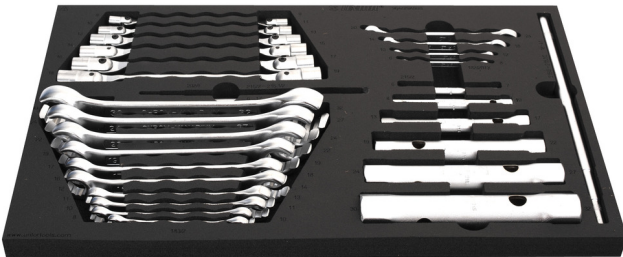

Ensemble de 28 clés à tuyauter, à tube, à douilles TORX

964/29ASOS

Profils

Description produit

- Dimension du module : 564 x 364 x 30 mm
- Compatible avec les tiroirs des gammes Eurostyle, Eurovision, Europlus et Hercules (tiroirs de devant)

Le jeu comprend :

- 6x tubular box wrench (article 215/2) dim. 6x7, 8x10, 13x17, 19x22, 24x27, 30x32
- Broche (article 215.1/2) 1x dim. 230 (pour clés en tube droite 6-17mm) and 1x dim. 330 (pour clés en tube droite 18-32mm)
- 6x double swivel end socket wrench (article 202/1) dim. 8x9, 10x11, 12x13, 14x15, 16x17, 18x19
- 10x offset open ring wrench (article 183/2) dim. 8x10, 10x11, 11x13, 12x14, 16x18, 17x19, 19x22, 22x24, 24x27, 30x3

SOS tool trays – avantages:

- matière : mousse polyéthylène de faible densité

- The tool trays are made from foamed polyethylene, which is resistant to grease, petrol, oil, nitro diluents, adhesives and motor oil – all of which can easily be removed without leaving any visible residue (stains). Adhesives and motor oil need to be removed immediately by cleaning with petrol in order to avoid permanent staining.
- These tool trays of polyethylene foam are used for clearer and better organised tool storage in tool boxes, tool cases, the drawers of tool carriages and tool cabinets. These tool trays can be used in a wide range of temperatures, do not absorb dampness and, with normal use, have a long lifespan. They protect the tools by holding them in their own specifically designed place, thus preventing them from moving uncontrollably around in the storage area. As the positions in the tray are precisely defined and designed for each specific tool, it is also easy to establish which tools are missing.