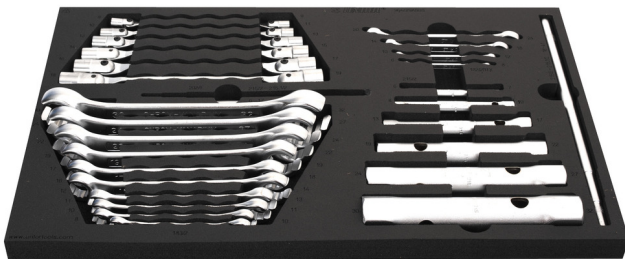

Ensemble de 28 clés à tuyauter, à tube, à douilles TORX

964/29ASOS

Profils

Description produit

- Dimension du module : 564 x 364 x 30 mm
- Compatible avec les tiroirs des gammes Eurostyle, Eurovision, Europlus et Hercules (tiroirs de devant)

Le jeu comprend :

- 6x tubular box wrench (article 215/2) dim. 6x7, 8x10, 13x17, 19x22, 24x27, 30x32
- Broche (article 215.1/2) 1x dim. 230 (pour clés en tube droite 6-17mm) and 1x dim. 330 (pour clés en tube droite 18-32mm)
- 6x double swivel end socket wrench (article 202/1) dim. 8x9, 10x11, 12x13, 14x15, 16x17, 18x19
- 10x offset open ring wrench (article 183/2) dim. 8x10, 10x11, 11x13, 12x14, 16x18, 17x19, 19x22, 22x24, 24x27, 30x3

SOS tool trays – avantages:

- matière : mousse polyéthylène de faible densité

- The tool trays are made from foamed polyethylene, which is resistant to grease, petrol, oil, nitro diluents, adhesives and motor oil – all of which can easily be removed without leaving any visible residue (stains). Adhesives and motor oil need to be removed immediately by cleaning with petrol in order to avoid permanent staining.
- These tool trays of polyethylene foam are used for clearer and better organised tool storage in tool boxes, tool cases, the drawers of tool carriages and tool cabinets. These tool trays can be used in a wide range of temperatures, do not absorb dampness and, with normal use, have a long lifespan. They protect the tools by holding them in their own specifically designed place, thus preventing them from moving uncontrollably around in the storage area. As the positions in the tray are precisely defined and designed for each specific tool, it is also easy to establish which tools are missing.