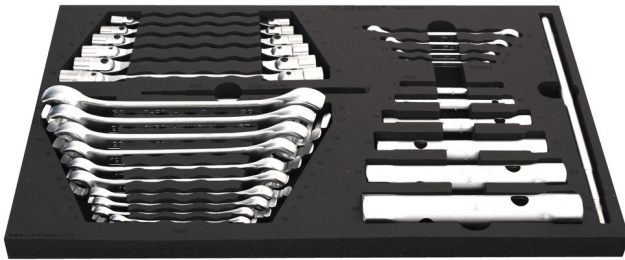

# Set of wrenches in SOS tool tray

964/29ASOS

## Product features

- Tool tray dimension: 564 x 364 x 30 mm
- Compatible with drawers of Eurostyle, Eurovision, Euromotion, Europlus and Hercules (front drawers) line

## Set includes:

- 6x tubular box wrench (article 215/2) dim. 6x7, 8x10, 13x17, 19x22, 24x27, 30x32
- Rod (article 215.1/2) 1x dim. 230 (for tubular box wrench 6-17mm) and 1x dim. 330 (for tubular box wrench 18-32mm)
- 6x double swivel end socket wrench (article 202/1) dim. 8x9, 10x11, 12x13, 14x15, 16x17, 18x19
- 10x offset open ring wrench (article 183/2) dim. 8x10, 10x11, 11x13, 12x14, 16x18, 17x19, 19x22, 22x24, 24x27, 30x3

940E  
940EV  
920PLUS

3/3

564 x 364 x 30

Product name	SKU	Article	Dimensions	Quantity
Set of wrenches in SOS tool tray	623932	964/29ASOS	-	28
Tubular box wrench		215/2	6 x 7, 8 x 10, 13 x 17, 19 x 22, 24 x 27, 30 x 32	6
Rod for 215/2		215.1/2	6 - 17, 18 - 32	2
Flat ring wrench with offset head TX profile		182/2BTX	E6 x E8, E10 x E12, E14 x E18, E20 x E24	4
Offset open ring wrench		183/2	8 x 10, 10 x 11, 11 x 13, 12 x 14, 16 x 18, 17 x 19, 19 x 22, 22 x 24, 24 x 27, 30 x 32	10
Double swivel end socket wrench		202/1	8 x 9, 10 x 11, 12 x 13, 14 x 15, 16 x 17, 18 x 19	6
SOS tool tray for 964/29ASOS		VL964/29ASOS	564x364x30	1