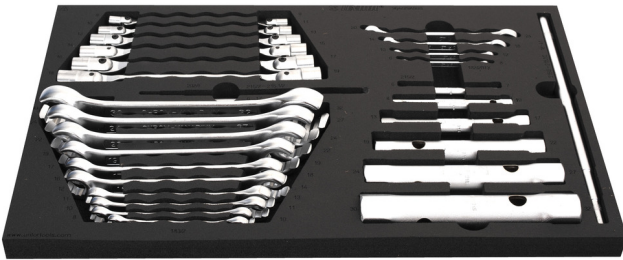

Set of wrenches in SOS tool tray

964/29ASOS

Profiles

Product features

- Tool tray dimension: 564 x 364 x 30 mm
- Compatible with drawers of Eurostyle, Eurovision, Europlus and Hercules (front drawers) line

Set includes:

- 6x tubular box wrench (article 215/2) dim. 6x7, 8x10, 13x17, 19x22, 24x27, 30x32
- Rod (article 215.1/2) 1x dim. 230 (for tubular box wrench 6-17mm) and 1x dim. 330 (for tubular box wrench 18-32mm)
- 6x double swivel end socket wrench (article 202/1) dim. 8x9, 10x11, 12x13, 14x15, 16x17, 18x19
- 10x offset open ring wrench (article 183/2) dim. 8x10, 10x11, 11x13, 12x14, 16x18, 17x19, 19x22, 22x24, 24x27, 30x3

940E
940EV
920PLUS

3/3

564 x 364 x 30

Product name	SKU	Article	Dimensions	Quantity
Set of wrenches in SOS tool tray	623932	964/29ASOS	-	28
Tubular box wrench		215/2	6 x 7, 8 x 10, 13 x 17, 19 x 22, 24 x 27, 30 x 32	6
Rod for 215/2		215.1/2	6 - 17, 18 - 32	2
Flat ring wrench with offset head TX profile		182/2BTX	E6 x E8, E10 x E12, E14 x E18, E20 x E24	4
Offset open ring wrench		183/2	8 x 10, 10 x 11, 11 x 13, 12 x 14, 16 x 18, 17 x 19, 19 x 22, 22 x 24, 24 x 27, 30 x 32	10
Double swivel end socket wrench		202/1	8 x 9, 10 x 11, 12 x 13, 14 x 15, 16 x 17, 18 x 19	6
SOS tool tray for 964/29ASOS		VL964/29ASOS	564x364x30	1