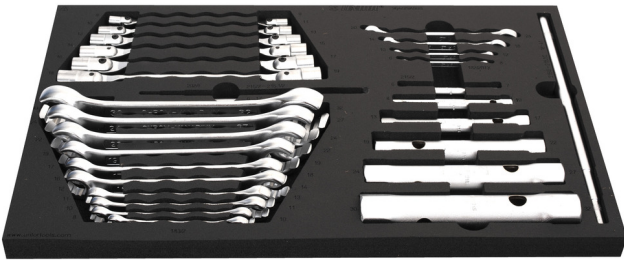

SOS工具托盘装扳手套装

964/29ASOS

配置文件

产品属性

- Tool tray dimension: 564 x 364 x 30 mm
- Compatible with drawers of Eurostyle, Eurovision, Euromotion, Europlus and Hercules (front drawers) line

Set includes:

- 6x tubular box wrench (article 215/2) dim. 6x7, 8x10, 13x17, 19x22, 24x27, 30x32
- Rod (article 215.1/2) 1x dim. 230 (for tubular box wrench 6-17mm) and 1x dim. 330 (for tubular box wrench 18-32mm)
- 6x double swivel end socket wrench (article 202/1) dim. 8x9, 10x11, 12x13, 14x15, 16x17, 18x19
- 10x offset open ring wrench (article 183/2) dim. 8x10, 10x11, 11x13, 12x14, 16x18, 17x19, 19x22, 22x24, 24x27, 30x3

940E
940EV
920PLUS

3/3

564 x 364 x 30

产品名称	SKU	文章	尺寸	数量
SOS工具托盘装扳手套装	623932	964/29ASOS	-	28
管扳手		215/2	6 x 7, 8 x 10, 13 x 17, 19 x 22, 24 x 27, 30 x 32	6
215/2手柄		215.1/2	6 - 17, 18 - 32	2
TX型扁平式梅花扳手		182/2BTX	E6 x E8, E10 x E12, E14 x E18, E20 x E24	4
高颈开口梅花扳手		183/2	8 x 10, 10 x 11, 11 x 13, 12 x 14, 16 x 18, 17 x 19, 19 x 22, 22 x 24, 24 x 27, 30 x 32	10
双旋转套筒扳手		202/1	8 x 9, 10 x 11, 12 x 13, 14 x 15, 16 x 17, 18 x 19	6
964/29ASOS的SOS工具托盘		VL964/29ASOS	564x364x30	1

* Images of products are symbolic. All dimensions are in mm, and weight in grams. All listed dimensions may vary in tolerance.