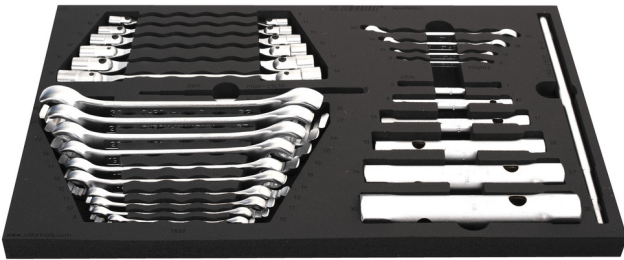

# SOS工具托盘装扳手套装

964/29ASOS

## 产品属性

- Tool tray dimension: 564 x 364 x 30 mm
- Compatible with drawers of Eurostyle, Eurovision, Europlus and Hercules (front drawers) line

## Set includes:

- 6x tubular box wrench (article 215/2) dim. 6x7, 8x10, 13x17, 19x22, 24x27, 30x32
- Rod (article 215.1/2) 1x dim. 230 (for tubular box wrench 6-17mm) and 1x dim. 330 (for tubular box wrench 18-32mm)
- 6x double swivel end socket wrench (article 202/1) dim. 8x9, 10x11, 12x13, 14x15, 16x17, 18x19
- 10x offset open ring wrench (article 183/2) dim. 8x10, 10x11, 11x13, 12x14, 16x18, 17x19, 19x22, 22x24, 24x27, 30x3

940E  
940EV  
920PLUS

3/3

564 x 364 x 30

产品名称	SKU	文章	尺寸	数量
SOS工具托盘装扳手套装	623932	964/29ASOS	-	28
管扳手		215/2	6 x 7, 8 x 10, 13 x 17, 19 x 22, 24 x 27, 30 x 32	6
215/2手柄		215.1/2	6 - 17, 18 - 32	2
TX型扁平式梅花扳手		182/2BTX	E6 x E8, E10 x E12, E14 x E18, E20 x E24	4
高颈开口梅花扳手		183/2	8 x 10, 10 x 11, 11 x 13, 12 x 14, 16 x 18, 17 x 19, 19 x 22, 22 x 24, 24 x 27, 30 x 32	10
双旋转套筒扳手		202/1	8 x 9, 10 x 11, 12 x 13, 14 x 15, 16 x 17, 18 x 19	6
964/29ASOS的SOS工具托盘		VL964/29ASOS	564x364x30	1