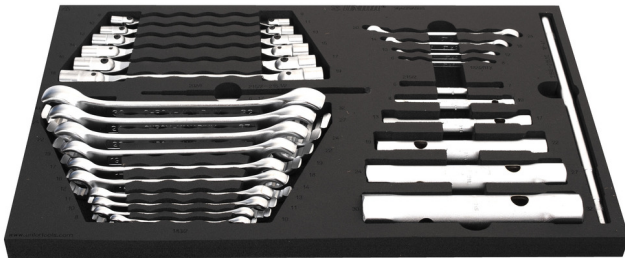

Garnitura ključeva u SOS ulošku

964/29ASOS

Profili

Atributi proizvoda

- Tool tray dimension: 564 x 364 x 30 mm
- Compatible with drawers of Eurostyle, Eurovision, Euromotion, Europlus and Hercules (front drawers) line

Set includes:

- 6x tubular box wrench (article 215/2) dim. 6x7, 8x10, 13x17, 19x22, 24x27, 30x32
- Rod (article 215.1/2) 1x dim. 230 (for tubular box wrench 6-17mm) and 1x dim. 330 (for tubular box wrench 18-32mm)
- 6x double swivel end socket wrench (article 202/1) dim. 8x9, 10x11, 12x13, 14x15, 16x17, 18x19
- Garnitura ključeva u SOS ulošku

SOS ulošci za alat - prednosti:

- materijal: polietilenska pjena niske gustoće
- SOS ulošci za alat izrađeni su od dvoslojne poliuretanske pjene, otporne na maziva, benzin, ulja, nitro razrjeđivače, ljepila i motorna ulja - sve ovo može se jednostavno ukloniti bez ikakvih vidljivih ostataka ili mrlja. Ljepila i motorna ulja moraju se odmah ukloniti čišćenjem benzinom kako bi se izbjegle trajne