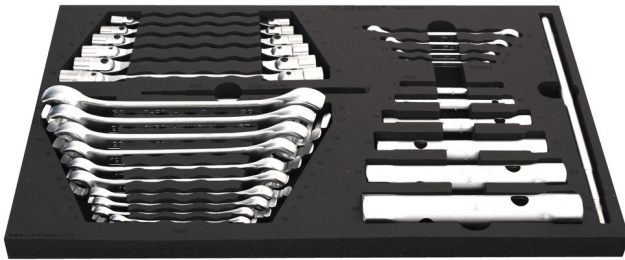

Set of wrenches in SOS tool tray

964/29ASOS

Profielen

Product attributen

- Tool tray dimension: 564 x 364 x 30 mm
- Compatible with drawers of Eurostyle, Eurovision, Euromotion, Europlus and Hercules (front drawers) line

De set bestaat uit:

- 6x tubular box wrench (article 215/2) dim. 6x7, 8x10, 13x17, 19x22, 24x27, 30x32
- Rod (article 215.1/2) 1x dim. 230 (for tubular box wrench 6-17mm) and 1x dim. 330 (for tubular box wrench 18-32mm)
- 6x double swivel end socket wrench (article 202/1) dim. 8x9, 10x11, 12x13, 14x15, 16x17, 18x19
- 10x offset open ring wrench (article 183/2) dim. 8x10, 10x11, 11x13, 12x14, 16x18, 17x19, 19x22, 22x24, 24x27, 30x3

Productnaam	SKU	Artikel	Afmetingen	Hoeveelheid
Set of wrenches in SOS tool tray	623932	964/29ASOS	-	28
Pijpsleutel		215/2	6 x 7, 8 x 10, 13 x 17, 19 x 22, 24 x 27, 30 x 32	6
Wringstaaf voor 215/2		215.1/2	6 - 17, 18 - 32	2
Ringsleutel plat, 15° gebogen, TX		182/2BTX	E6 x E8, E10 x E12, E14 x E18, E20 x E24	4
Offset open ringsleutel		183/2	8 x 10, 10 x 11, 11 x 13, 12 x 14, 16 x 18, 17 x 19, 19 x 22, 22 x 24, 24 x 27, 30 x 32	10
Dubbele dopsleutel met draaibaar uiteinde		202/1	8 x 9, 10 x 11, 12 x 13, 14 x 15, 16 x 17, 18 x 19	6
SOS tool tray for 964/29ASOS		VL964/29ASOS	564x364x30	1