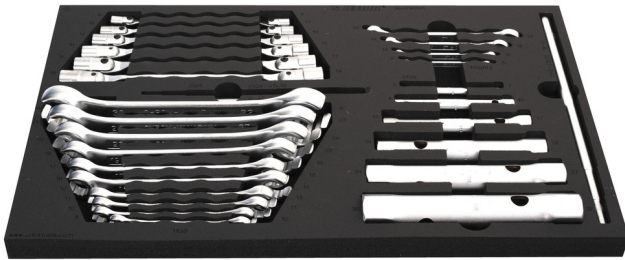

Set of wrenches in SOS tool tray

964/29ASOS

Profiles

Product features

- Tool tray dimension: 564 x 364 x 30 mm
- Compatible with drawers of Eurostyle, Eurovision, Euromotion, Europlus and Hercules (front drawers) line

Set includes:

- 6x tubular box wrench (article 215/2) dim. 6x7, 8x10, 13x17, 19x22, 24x27, 30x32
- Rod (article 215.1/2) 1x dim. 230 (for tubular box wrench 6-17mm) and 1x dim. 330 (for tubular box wrench 18-32mm)
- 6x double swivel end socket wrench (article 202/1) dim. 8x9, 10x11, 12x13, 14x15, 16x17, 18x19
- 10x offset open ring wrench (article 183/2) dim. 8x10, 10x11, 11x13, 12x14, 16x18, 17x19, 19x22, 22x24, 24x27, 30x3

940E
940EV
920PLUS

3/3

564 x 364 x 30

Product name	SKU	Article	Dimensions	Quantity
Set of wrenches in SOS tool tray	623932	964/29ASOS	-	28
Tubular box wrench		215/2	6 x 7, 8 x 10, 13 x 17, 19 x 22, 24 x 27, 30 x 32	6
Rod for 215/2		215.1/2	6 - 17, 18 - 32	2
Flat ring wrench with offset head TX profile		182/2BTX	E6 x E8, E10 x E12, E14 x E18, E20 x E24	4
Offset open ring wrench		183/2	8 x 10, 10 x 11, 11 x 13, 12 x 14, 16 x 18, 17 x 19, 19 x 22, 22 x 24, 24 x 27, 30 x 32	10
Double swivel end socket wrench		202/1	8 x 9, 10 x 11, 12 x 13, 14 x 15, 16 x 17, 18 x 19	6
SOS tool tray for 964/29ASOS		VL964/29ASOS	564x364x30	1