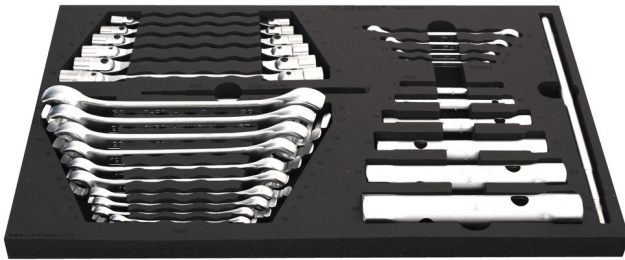

Set of wrenches in SOS tool tray

964/29ASOS

Profiles

Product features

- Tool tray dimension: 564 x 364 x 30 mm
- Compatible with drawers of Eurostyle, Eurovision, Europlus and Hercules (front drawers) line

Set includes:

- 6x tubular box wrench (article 215/2) dim. 6x7, 8x10, 13x17, 19x22, 24x27, 30x32
- Rod (article 215.1/2) 1x dim. 230 (for tubular box wrench 6-17mm) and 1x dim. 330 (for tubular box wrench 18-32mm)
- 6x double swivel end socket wrench (article 202/1) dim. 8x9, 10x11, 12x13, 14x15, 16x17, 18x19
- 10x offset open ring wrench (article 183/2) dim. 8x10, 10x11, 11x13, 12x14, 16x18, 17x19, 19x22, 22x24, 24x27, 30x3

940E
940EV
920PLUS

3/3

564 x 364 x 30

Product name	SKU	Article	Dimensions	Quantity
Set of wrenches in SOS tool tray	623932	964/29ASOS	-	28
Tubular box wrench		215/2	6 x 7, 8 x 10, 13 x 17, 19 x 22, 24 x 27, 30 x 32	6
Rod for 215/2		215.1/2	6 - 17, 18 - 32	2
Flat ring wrench with offset head TX profile		182/2BTX	E6 x E8, E10 x E12, E14 x E18, E20 x E24	4
Offset open ring wrench		183/2	8 x 10, 10 x 11, 11 x 13, 12 x 14, 16 x 18, 17 x 19, 19 x 22, 22 x 24, 24 x 27, 30 x 32	10
Double swivel end socket wrench		202/1	8 x 9, 10 x 11, 12 x 13, 14 x 15, 16 x 17, 18 x 19	6
SOS tool tray for 964/29ASOS		VL964/29ASOS	564x364x30	1