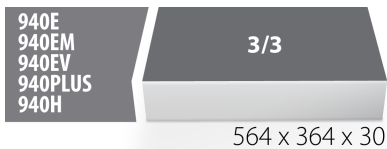

SOS tool tray for 964/53SOS

VL964/53SOS

프로파일

제품 특징

- material: low density polyethylene foam
- Tool tray dimension: 564 x 364 x 30 mm
- Compatible with drawers of Eurostyle, Eurovision, Euromotion, Europlus and Hercules (front drawers) line

624013

L

564

B

364

H

30

116

* Images of products are symbolic. All dimensions are in mm, and weight is in grams. All listed dimensions may vary in tolerance.