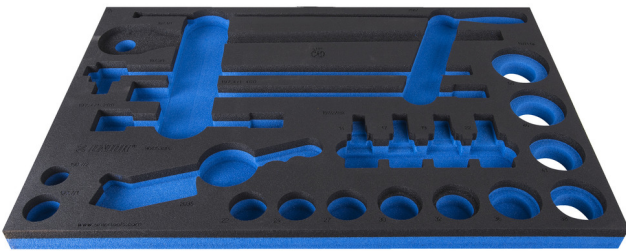

SOS tool tray for 964/53SOS

VL964/53SOS

프로파일

제품 특징

- material: low density polyethylene foam
- Tool tray dimension: 564 x 364 x 30 mm
- Compatible with drawers of Eurostyle, Eurovision, Euromotion, Europlus and Hercules (front drawers) line

624013

L

564

B

364

H

30

116

* Images of products are symbolic. All dimensions are in mm, and weight in grams. All listed dimensions may vary in tolerance.