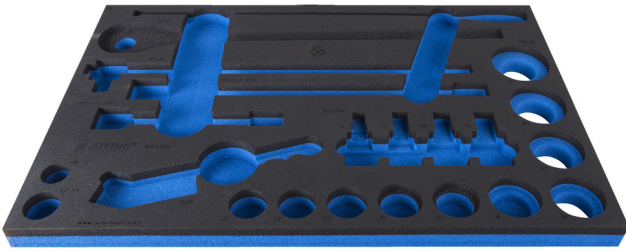

SOS tool tray for 964/53SOS

VL964/53SOS

프로파일

제품 특징

- material: low density polyethylene foam
- Tool tray dimension: 564 x 364 x 30 mm
- Compatible with drawers of Eurostyle, Eurovision, Euromotion, Europlus and Hercules (front drawers) line

624013

L

564

B

364

H

30

116

* Images of products are symbolic. All dimensions are in mm, and weight in grams. All listed dimensions may vary in tolerance.