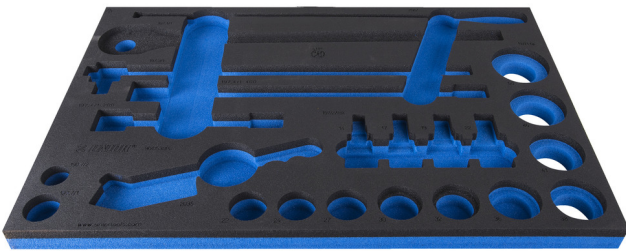

SOS tool tray for 964/53SOS

VL964/53SOS

프로파일

제품 특징

- material: low density polyethylene foam
- Tool tray dimension: 564 x 364 x 30 mm
- Compatible with drawers of Eurostyle, Eurovision, Euromotion, Europlus and Hercules (front drawers) line

624013

L

564

B

364

H

30

116