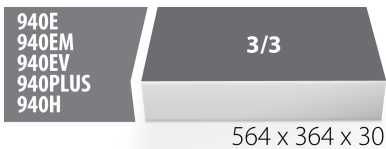

SOS tool tray for 964/53SOS

VL964/53SOS

Profiles

Product features

- material: low density polyethylene foam
- Tool tray dimension: 564 x 364 x 30 mm
- Compatible with drawers of Eurostyle, Eurovision, Euromotion, Europlus and Hercules (front drawers) line

624013

L

564

B

364

H

30

116

* Images of products are symbolic. All dimensions are in mm, and weight in grams. All listed dimensions may vary in tolerance.