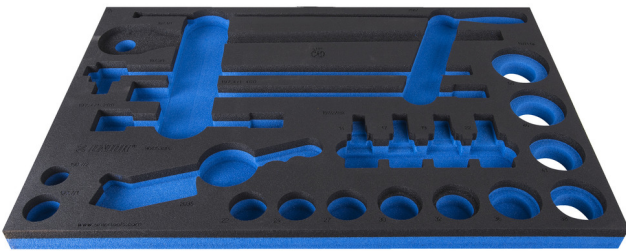

SOS tool tray for 964/53SOS

VL964/53SOS

Profiles

Product features

- material: low density polyethylene foam
- Tool tray dimension: 564 x 364 x 30 mm
- Compatible with drawers of Eurostyle, Eurovision, Europlus and Hercules (front drawers) line

624013

L

564

B

364

H

30

116

* Images of products are symbolic. All dimensions are in mm, and weight in grams. All listed dimensions may vary in tolerance.