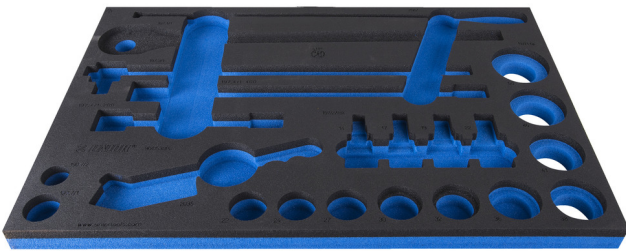

SOS tool tray for 964/53SOS

VL964/53SOS

Profiles

Product features

- material: low density polyethylene foam
- Tool tray dimension: 564 x 364 x 30 mm
- Compatible with drawers of Eurostyle, Eurovision, Euromotion, Europlus and Hercules (front drawers) line

624013

L

564

B

364

H

30

116