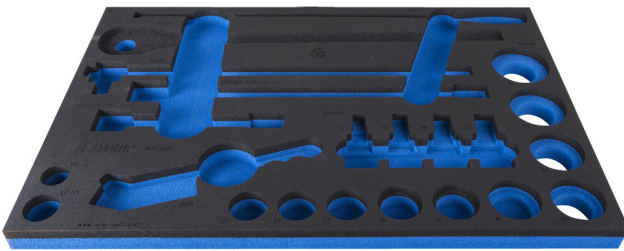

SOS tool tray for 964/53SOS

VL964/53SOS

Profiles

Product features

- material: low density polyethylene foam
- Tool tray dimension: 564 x 364 x 30 mm
- Compatible with drawers of Eurostyle, Eurovision, Euromotion, Europlus and Hercules (front drawers) line

624013

L

564

B

364

H

30

116

* Images of products are symbolic. All dimensions are in mm, and weight in grams. All listed dimensions may vary in tolerance.