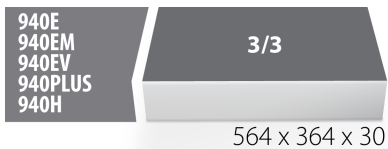

964/53SOS的SOS工具托盘

VL964/53SOS

配置文件

产品属性

- 材料：低密度聚乙烯泡沫
- Tool tray dimension: 564 x 364 x 30 mm
- Compatible with drawers of Eurostyle, Eurovision, Euromotion, Europlus and Hercules (front drawers) line

624013

L

564

B

364

H

30

116

* Images of products are symbolic. All dimensions are in mm, and weight is in grams. All listed dimensions may vary in tolerance.