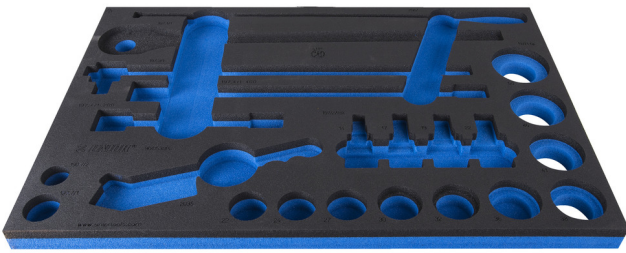

964/53SOS的SOS工具托盘

VL964/53SOS

配置文件

产品属性

- 材料：低密度聚乙烯泡沫
- Tool tray dimension: 564 x 364 x 30 mm
- Compatible with drawers of Eurostyle, Eurovision, Europlus and Hercules (front drawers) line

624013

L

564

B

364

H

30

116

* Images of products are symbolic. All dimensions are in mm, and weight in grams. All listed dimensions may vary in tolerance.