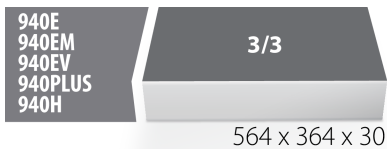

964/53SOS的SOS工具托盘

VL964/53SOS

配置文件

产品属性

- 材料：低密度聚乙烯泡沫
- Tool tray dimension: 564 x 364 x 30 mm
- Compatible with drawers of Eurostyle, Eurovision, Euromotion, Europlus and Hercules (front drawers) line

624013

L

564

B

364

H

30

116

* Images of products are symbolic. All dimensions are in mm, and weight in grams. All listed dimensions may vary in tolerance.