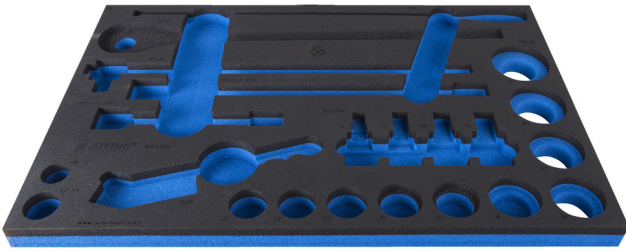

964/53SOS的SOS工具托盘

VL964/53SOS

配置文件

产品属性

- 材料：低密度聚乙烯泡沫
- Tool tray dimension: 564 x 364 x 30 mm
- Compatible with drawers of Eurostyle, Eurovision, Euromotion, Europlus and Hercules (front drawers) line

624013

L

564

B

364

H

30

116

* Images of products are symbolic. All dimensions are in mm, and weight in grams. All listed dimensions may vary in tolerance.