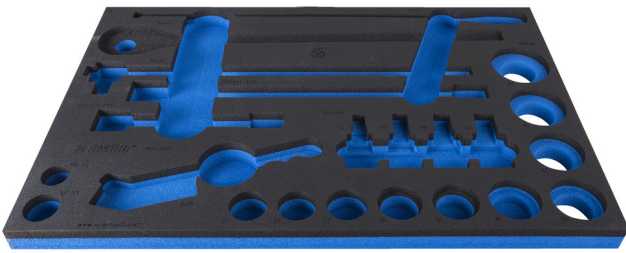

964/53SOS的SOS工具托盘

VL964/53SOS

配置文件

产品属性

- 材料：低密度聚乙烯泡沫
- Tool tray dimension: 564 x 364 x 30 mm
- Compatible with drawers of Eurostyle, Eurovision, Euromotion, Europlus and Hercules (front drawers) line

624013

L

564

B

364

H

30

116

* Images of products are symbolic. All dimensions are in mm, and weight is in grams. All listed dimensions may vary in tolerance.