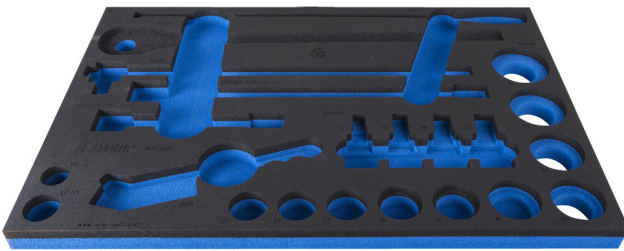

# SOS tool tray for 964/53SOS

VL964/53SOS

## Product attributen

- material: low density polyethylene foam
- Tool tray dimension: 564 x 364 x 30 mm
- Compatible with drawers of Eurostyle, Eurovision, Euromotion, Europlus and Hercules (front drawers) line

624013

L

564

B

364

H

30

116