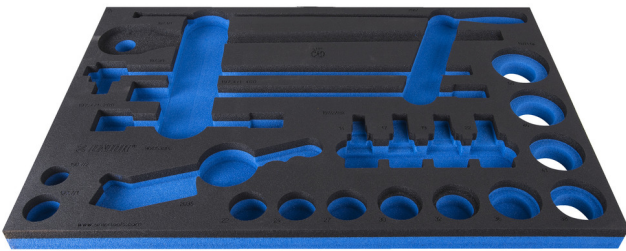

# SOS tool tray for 964/53SOS

VL964/53SOS

## Product features

- material: low density polyethylene foam
- Tool tray dimension: 564 x 364 x 30 mm
- Compatible with drawers of Eurostyle, Eurovision, Euromotion, Europlus and Hercules (front drawers) line

624013

L

564

B

364

H

30

116