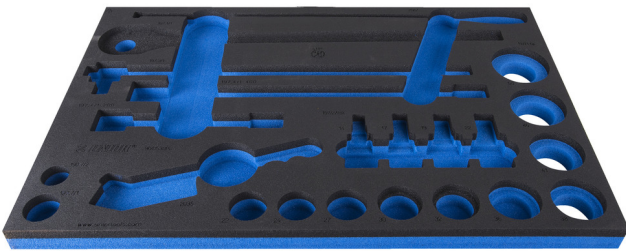

SOS tool tray for 964/53SOS

VL964/53SOS

Profiles

Product features

- material: low density polyethylene foam
- Tool tray dimension: 564 x 364 x 30 mm
- Compatible with drawers of Eurostyle, Eurovision, Euromotion, Europlus and Hercules (front drawers) line

624013

L

564

B

364

H

30

116

* Images of products are symbolic. All dimensions are in mm, and weight in grams. All listed dimensions may vary in tolerance.