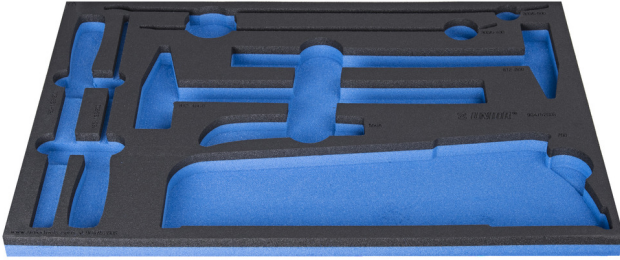

# 964/52SOS için SOS alet tepsisi

VL964/52SOS

## Product features

- malzeme: düşük yoğunluklu polietilen köpük
- Tool tray dimension: 564 x 364 x 30 mm
- Compatible with drawers of Eurostyle, Eurovision, Euromotion, Europlus and Hercules (front drawers) line

940E  
940EV  
920PLUS

3/3

564 x 364 x 30

624011

L

564

B

364