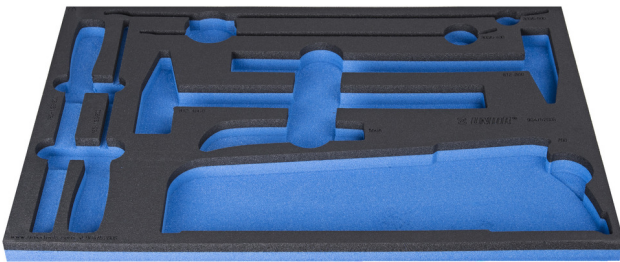

SOS tool tray for 964/52SOS

VL964/52SOS

프로파일

제품 특징

- material: low density polyethylene foam
- Tool tray dimension: 564 x 364 x 30 mm
- Compatible with drawers of Eurostyle, Eurovision, Euromotion, Europlus and Hercules (front drawers) line

624011

L

564

B

364

H

30

101

* Images of products are symbolic. All dimensions are in mm, and weight in grams. All listed dimensions may vary in tolerance.