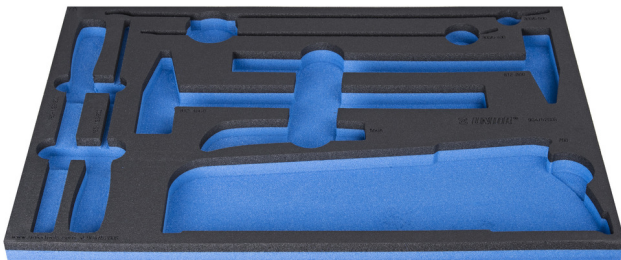

SOS tool tray for 964/52SOS

VL964/52SOS

프로파일

제품 특징

- material: low density polyethylene foam
- Tool tray dimension: 564 x 364 x 30 mm
- Compatible with drawers of Eurostyle, Eurovision, Euromotion, Europlus and Hercules (front drawers) line

624011

L

564

B

364

H

30

101

* Images of products are symbolic. All dimensions are in mm, and weight is in grams. All listed dimensions may vary in tolerance.