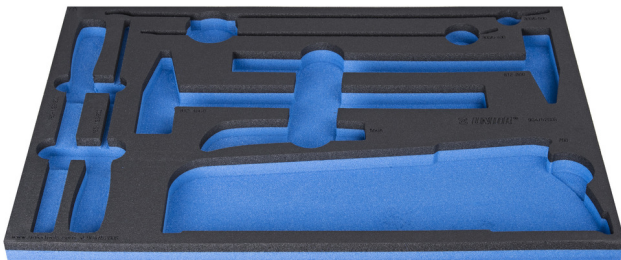

SOS tool tray for 964/52SOS

VL964/52SOS

Profiles

Product features

- material: low density polyethylene foam
- Tool tray dimension: 564 x 364 x 30 mm
- Compatible with drawers of Eurostyle, Eurovision, Euromotion, Europlus and Hercules (front drawers) line

624011

L

564

B

364

H

30

101

* Images of products are symbolic. All dimensions are in mm, and weight is in grams. All listed dimensions may vary in tolerance.