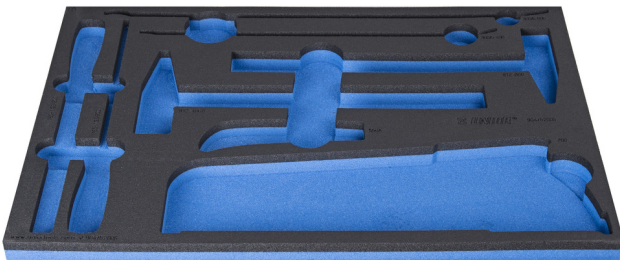

# SOS tool tray for 964/52SOS

VL964/52SOS

## Product features

- material: low density polyethylene foam
- Tool tray dimension: 564 x 364 x 30 mm
- Compatible with drawers of Eurostyle, Eurovision, Euromotion, Europlus and Hercules (front drawers) line

624011

L

564

B

364

H

30

101