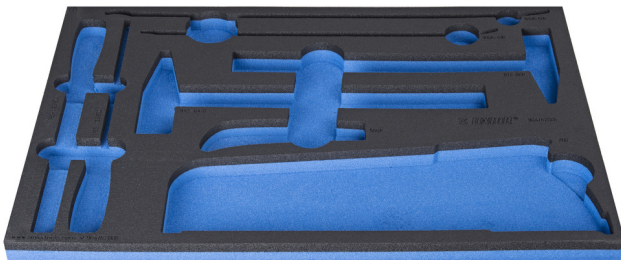

# SOS tool tray for 964/52SOS

VL964/52SOS

## Product features

- material: low density polyethylene foam
- Tool tray dimension: 564 x 364 x 30 mm
- Compatible with drawers of Eurostyle, Eurovision, Euromotion, Europlus and Hercules (front drawers) line

624011

L

564

B

364

H

30

101