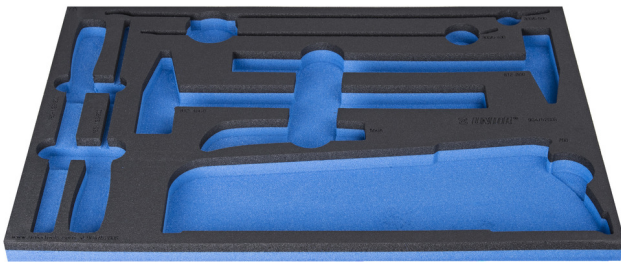

# 964/52SOS的SOS工具托盘

VL964/52SOS

## 产品属性

- 材料：低密度聚乙烯泡沫
- Tool tray dimension: 564 x 364 x 30 mm
- Compatible with drawers of Eurostyle, Eurovision, Euromotion, Europlus and Hercules (front drawers) line

624011

L

564

B

364

H