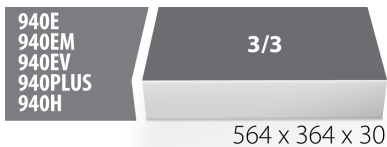

964/52SOS的SOS工具托盘

VL964/52SOS

配置文件

产品属性

- 材料：低密度聚乙烯泡沫
- Tool tray dimension: 564 x 364 x 30 mm
- Compatible with drawers of Eurostyle, Eurovision, Euromotion, Europlus and Hercules (front drawers) line

624011

L

564

B

364

H

30

101

* Images of products are symbolic. All dimensions are in mm, and weight is in grams. All listed dimensions may vary in tolerance.