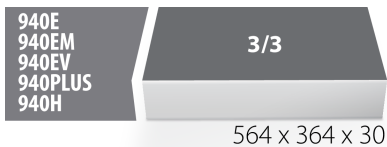

## 产品属性

- 材料：低密度聚乙烯泡沫
- Tool tray dimension: 564 x 364 x 30 mm
- Compatible with drawers of Eurostyle, Eurovision, Euromotion, Europlus and Hercules (front drawers) line

624011

L

564

B

364

H

30

101

\* Images of products are symbolic. All dimensions are in mm, and weight in grams. All listed dimensions may vary in tolerance.