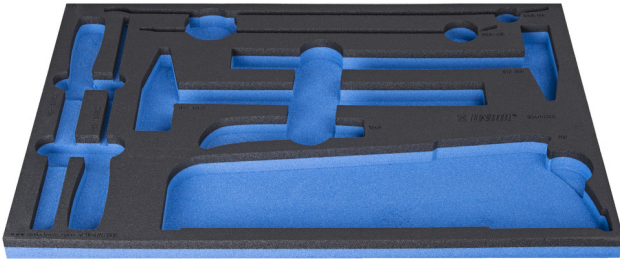

964/52SOS的SOS工具托盘

VL964/52SOS

配置文件

产品属性

- 材料：低密度聚乙烯泡沫
- Tool tray dimension: 564 x 364 x 30 mm
- Compatible with drawers of Eurostyle, Eurovision, Euromotion, Europlus and Hercules (front drawers) line

624011

L

564

B

364

H

30

101

* Images of products are symbolic. All dimensions are in mm, and weight is in grams. All listed dimensions may vary in tolerance.