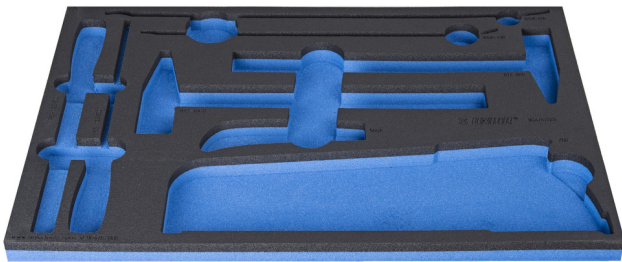

964/52SOS的SOS工具托盘

VL964/52SOS

配置文件

产品属性

- 材料：低密度聚乙烯泡沫
- Tool tray dimension: 564 x 364 x 30 mm
- Compatible with drawers of Eurostyle, Eurovision, Euromotion, Europlus and Hercules (front drawers) line

624011

L

564

B

364

H

30

101

* Images of products are symbolic. All dimensions are in mm, and weight in grams. All listed dimensions may vary in tolerance.