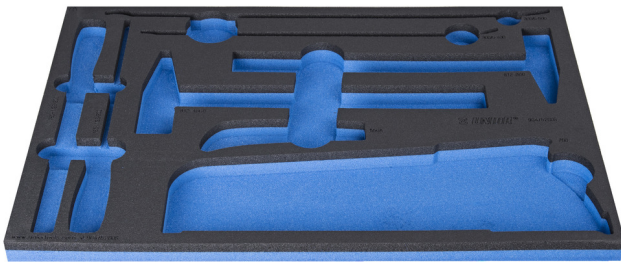

# SOS tool tray for 964/52SOS

VL964/52SOS

## Product attributen

- material: low density polyethylene foam
- Tool tray dimension: 564 x 364 x 30 mm
- Compatible with drawers of Eurostyle, Eurovision, Euromotion, Europlus and Hercules (front drawers) line

624011

L

564

B

364

H

30

101