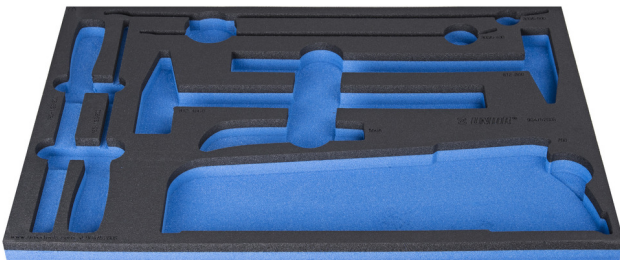

SOS tool tray for 964/52SOS

VL964/52SOS

Profiles

Product features

- material: low density polyethylene foam
- Tool tray dimension: 564 x 364 x 30 mm
- Compatible with drawers of Eurostyle, Eurovision, Europlus and Hercules (front drawers) line

624011

L

564

B

364

H

30

101

* Images of products are symbolic. All dimensions are in mm, and weight in grams. All listed dimensions may vary in tolerance.