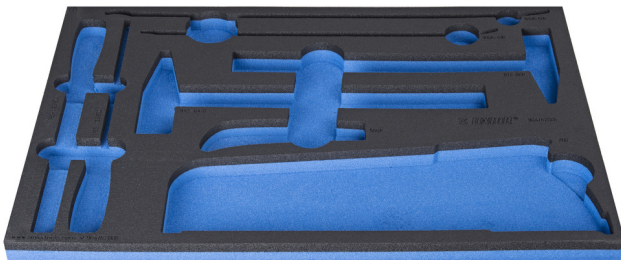

SOS tool tray for 964/52SOS

VL964/52SOS

Profiles

Product features

- material: low density polyethylene foam
- Tool tray dimension: 564 x 364 x 30 mm
- Compatible with drawers of Eurostyle, Eurovision, Euromotion, Europlus and Hercules (front drawers) line

624011

L

564

B

364

H

30

101

* Images of products are symbolic. All dimensions are in mm, and weight in grams. All listed dimensions may vary in tolerance.