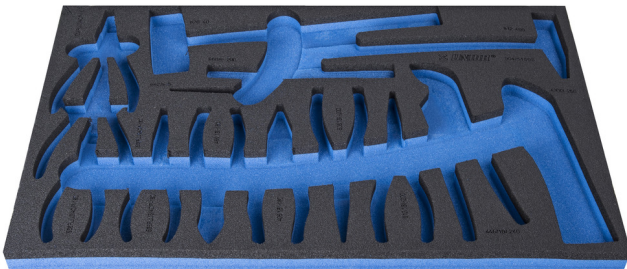

SOS tool tray for 964/51SOS

VL964/51SOS

프로파일

제품 특징

- material: low density polyethylene foam
- Tool tray dimension: 564 x 364 x 30 mm
- Compatible with drawers of Eurostyle, Eurovision, Euromotion, Europlus and Hercules (front drawers) line

623999

L

564

B

364

H

30

106

* Images of products are symbolic. All dimensions are in mm, and weight in grams. All listed dimensions may vary in tolerance.