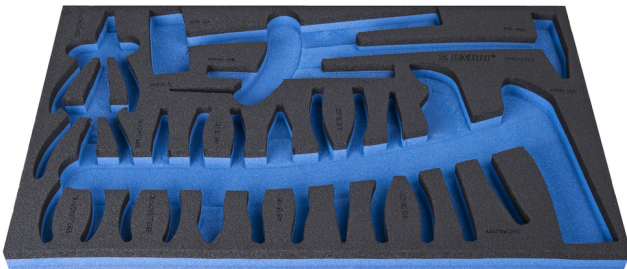

# SOS tool tray for 964/51SOS

VL964/51SOS

## 제품 특징

- material: low density polyethylene foam
- Tool tray dimension: 564 x 364 x 30 mm
- Compatible with drawers of Eurostyle, Eurovision, Europlus and Hercules (front drawers) line

623999

L

564

B

364

H