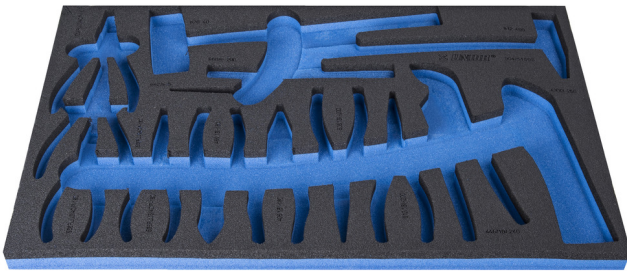

SOS tool tray for 964/51SOS

VL964/51SOS

Profiles

Product features

- material: low density polyethylene foam
- Tool tray dimension: 564 x 364 x 30 mm
- Compatible with drawers of Eurostyle, Eurovision, Euromotion, Europlus and Hercules (front drawers) line

623999

L

564

B

364

H

30

106

* Images of products are symbolic. All dimensions are in mm, and weight in grams. All listed dimensions may vary in tolerance.