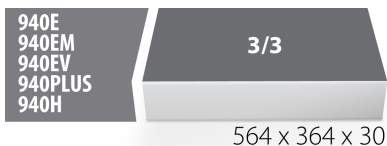

SOS tool tray for 964/51SOS

VL964/51SOS

Profiles

Product features

- material: low density polyethylene foam
- Tool tray dimension: 564 x 364 x 30 mm
- Compatible with drawers of Eurostyle, Eurovision, Euromotion, Europlus and Hercules (front drawers) line

623999

L

564

B

364

H

30

106

* Images of products are symbolic. All dimensions are in mm, and weight in grams. All listed dimensions may vary in tolerance.