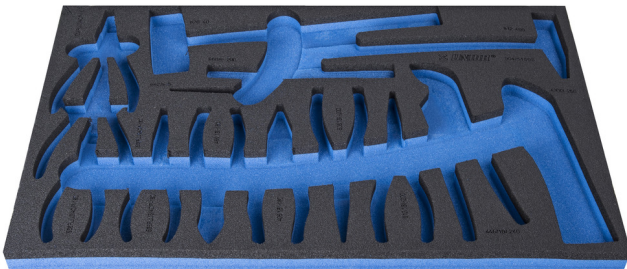

SOS tool tray for 964/51SOS

VL964/51SOS

Profiles

Product features

- material: low density polyethylene foam
- Tool tray dimension: 564 x 364 x 30 mm
- Compatible with drawers of Eurostyle, Eurovision, Euromotion, Europlus and Hercules (front drawers) line

623999

L

564

B

364

H

30

106

* Images of products are symbolic. All dimensions are in mm, and weight in grams. All listed dimensions may vary in tolerance.