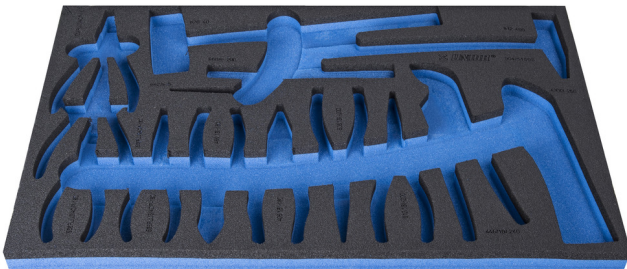

SOS tool tray for 964/51SOS

VL964/51SOS

Profiles

Product features

- material: low density polyethylene foam
- Tool tray dimension: 564 x 364 x 30 mm
- Compatible with drawers of Eurostyle, Eurovision, Europlus and Hercules (front drawers) line

623999

L

564

B

364

H

30

106

* Images of products are symbolic. All dimensions are in mm, and weight in grams. All listed dimensions may vary in tolerance.