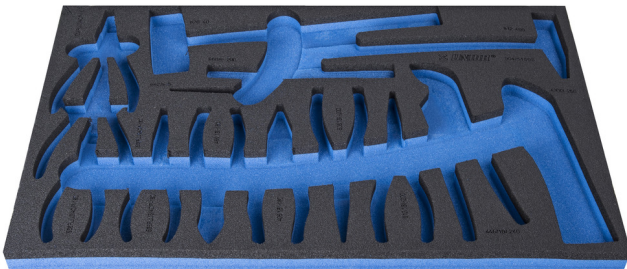

# SOS tool tray for 964/51SOS

VL964/51SOS

## Product attributen

- material: low density polyethylene foam
- Tool tray dimension: 564 x 364 x 30 mm
- Compatible with drawers of Eurostyle, Eurovision, Euomotion, Europlus and Hercules (front drawers) line

623999

L

564

B

364

H

30

106