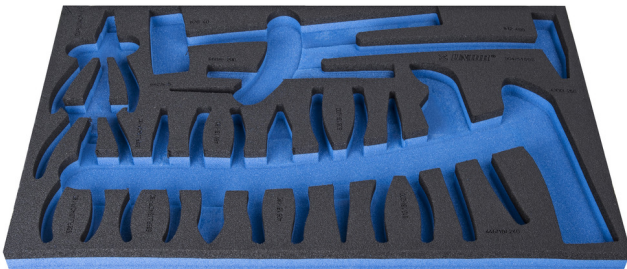

SOS tool tray for 964/51SOS

VL964/51SOS

Profiles

Product features

- material: low density polyethylene foam
- Tool tray dimension: 564 x 364 x 30 mm
- Compatible with drawers of Eurostyle, Eurovision, Euromotion, Europlus and Hercules (front drawers) line

623999

L

564

B

364

H

30

106

* Images of products are symbolic. All dimensions are in mm, and weight is in grams. All listed dimensions may vary in tolerance.