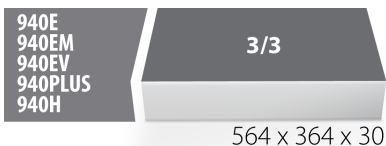

SOS tool tray for 964/51SOS

VL964/51SOS

Profiles

Product features

- material: low density polyethylene foam
- Tool tray dimension: 564 x 364 x 30 mm
- Compatible with drawers of Eurostyle, Eurovision, Euromotion, Europlus and Hercules (front drawers) line

623999

L

564

B

364

H

30

106

* Images of products are symbolic. All dimensions are in mm, and weight is in grams. All listed dimensions may vary in tolerance.