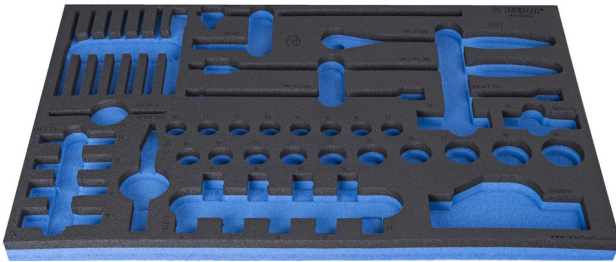

SOS tool tray for 964/50SOS

VL964/50SOS

프로파일

제품 특징

- material: low density polyethylene foam
- Tool tray dimension: 564 x 364 x 30 mm
- Compatible with drawers of Eurostyle, Eurovision, Euromotion, Europlus and Hercules (front drawers) line

623998

L

564

B

364

H

30

150

* Images of products are symbolic. All dimensions are in mm, and weight is in grams. All listed dimensions may vary in tolerance.