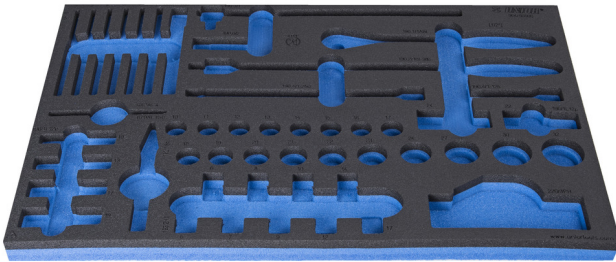

# SOS tool tray for 964/50SOS

VL964/50SOS

## 제품 특징

- material: low density polyethylene foam
- Tool tray dimension: 564 x 364 x 30 mm
- Compatible with drawers of Eurostyle, Eurovision, Europlus and Hercules (front drawers) line

623998

L

564

B

364

H

30

150

\* Images of products are symbolic. All dimensions are in mm, and weight in grams. All listed dimensions may vary in tolerance.