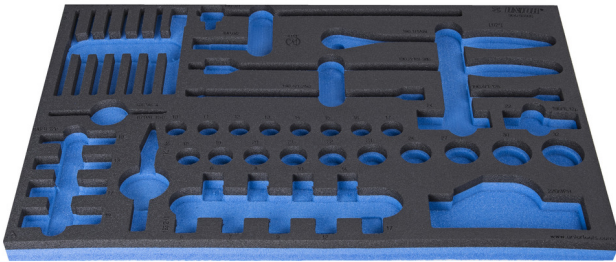

SOS tool tray for 964/50SOS

VL964/50SOS

프로파일

제품 특징

- material: low density polyethylene foam
- Tool tray dimension: 564 x 364 x 30 mm
- Compatible with drawers of Eurostyle, Eurovision, Euromotion, Europlus and Hercules (front drawers) line

623998

L

564

B

364

H

30

150

* Images of products are symbolic. All dimensions are in mm, and weight in grams. All listed dimensions may vary in tolerance.