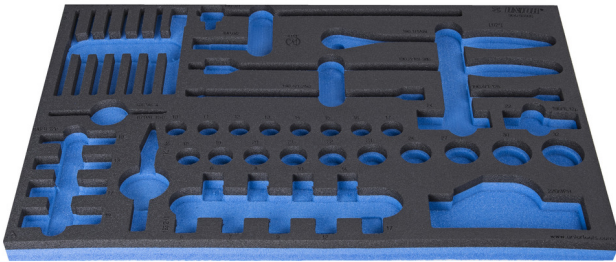

SOS tool tray for 964/50SOS

VL964/50SOS

Profiles

Product features

- material: low density polyethylene foam
- Tool tray dimension: 564 x 364 x 30 mm
- Compatible with drawers of Eurostyle, Eurovision, Euromotion, Europlus and Hercules (front drawers) line

623998

L

564

B

364

H

30

150

* Images of products are symbolic. All dimensions are in mm, and weight in grams. All listed dimensions may vary in tolerance.