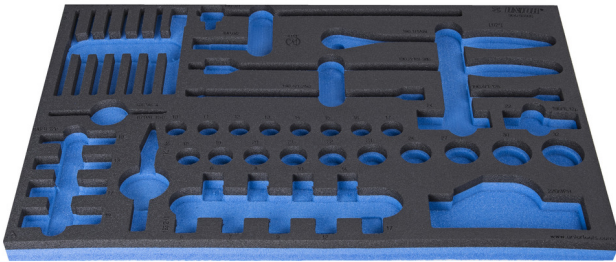

SOS tool tray for 964/50SOS

VL964/50SOS

Profiles

Product features

- material: low density polyethylene foam
- Tool tray dimension: 564 x 364 x 30 mm
- Compatible with drawers of Eurostyle, Eurovision, Europlus and Hercules (front drawers) line

623998

L

564

B

364

H

30

150

* Images of products are symbolic. All dimensions are in mm, and weight in grams. All listed dimensions may vary in tolerance.