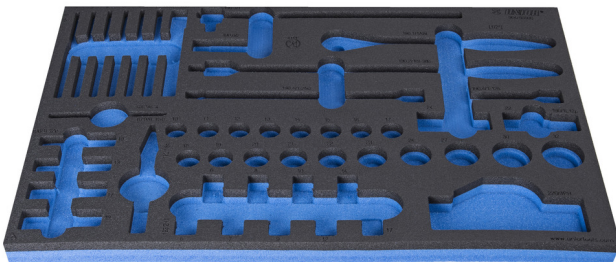

# SOS tool tray for 964/50SOS

VL964/50SOS

## Profiles

## Product features

- material: low density polyethylene foam
- Tool tray dimension: 564 x 364 x 30 mm
- Compatible with drawers of Eurostyle, Eurovision, Euromotion, Europlus and Hercules (front drawers) line

623998

L

564

B

364

H

30

150