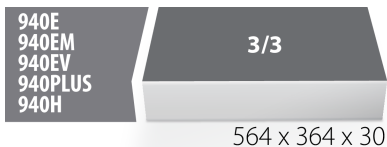

## Product features

- material: low density polyethylene foam
- Tool tray dimension: 564 x 364 x 30 mm
- Compatible with drawers of Eurostyle, Eurovision, Euromotion, Europlus and Hercules (front drawers) line